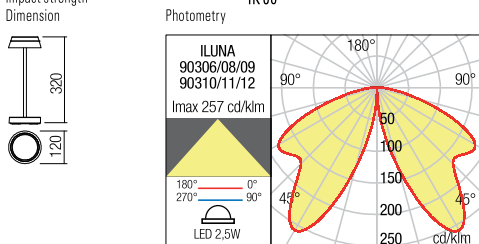

Лампи за екстериор, разполагат със SMD светодиоди, превключвател за ON/OFF, димер от 100% - 5% с памет за светлинния интензитет и на цветната температура, възможност за смяна на цветната температура на светлината от 2700K до 3000K.

Разполагат с литиево-йонна батерия, капацитет от 3000mA, със защита от презареждане, контактно зарядно устройство с USB кабел от 1,5 м и адаптер (включен) при 100 - 240V AC, DC5V/1A.

Максимално време за зареждане от 4,5 часа, време на работа (при максимално зареждане) 7,5 часа.

Алуминиево тяло, лят под залягане, в матово бяло, тъмно сиво, кортен, матово градински зелен, матово синьо, матово червено или матово черно, прозрачен поликарбонатен дифузор.

TABLE LAMP • VEIOZĂ

Type	Code	Finishing
	90306	SAND WHITE
	90308	CORTEN
	90309	SAGE GREEN
	90310	BLUE
	90311	RUBY RED
	90312	SAND JET BLACK

LED type	OSRAM SMD LED 2835, 40 pcs x 0,06W
Power	2,5W
CCT	2700K/3000K
Luminous Flux Source/system	2700K: 206/145 lm - 3000K: 206/150 lm
CRI	>80
Optic	100°
Input voltage	DC 3,7V
Battery type	Li-ion with self protection system
Battery capacity	3000mA
Charging time	<4,5h
Life time (100% light intensity)	>7,5h
Power supply adapter included	Input AC 100-240V, Output DC5V 1A

Memory function	Memory of brightness
Switch push	ON/OFF
Dimmable (switch push stepless dimmable)	5%-100%
Impact strength	IK 06

USB CHARGER WITH CABLE (L. 1,5m) AND POWER SUPPLY ADAPTOR INCLUDED