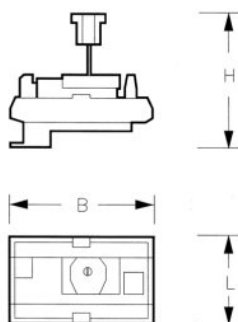

Modelli relè statici EL.CO. utilizzabili con supporti IFCOMP-IF: SSR88D-360

El.co static relay models which can be used with IFCOMP-IF supports: SSR870-4240

SSR871-4240

DIMENSIONI / DIMENSIONS