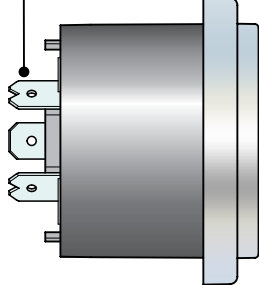

ASSEMBLY INSTRUCTION

speakON® Chassis Connector

NL2MP & NL4MP & NL8MPR

NL2MP

Flat tabs for 3/16" FASTON®
4.8 mm x 0.5 mm [0.187" x 0.020"]

WIRING

Panel Cutout (Rear Side)

NL4MP

Flat tabs for 3/16" FASTON®
4.8 mm x 0.5 mm [0.187" x 0.020"]

WIRING

Panel Cutout (Rear Side)

NL8MPR

Flat tabs for 3/16" FASTON®
4.8 mm x 0.5 mm [0.187" x 0.020"]

WIRING

Panel Cutout

Find more details of speakON on www.neutrik.com.