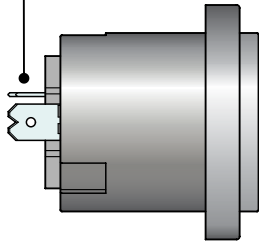

ASSEMBLY INSTRUCTION

speakON® Chassis Connector

NL2MP & NL4MP & NL8MPR

NL2MP

Flat tabs for 3/16" FASTON®
4.8 mm x 0.5 mm [0.187" x 0.020"]

WIRING

Panel Cutout (Rear Side)

NL4MP

Flat tabs for 3/16" FASTON®
4.8 mm x 0.5 mm [0.187" x 0.020"]

WIRING

Panel Cutout (Rear Side)

NL8MPR

Flat tabs for 3/16" FASTON®
4.8 mm x 0.5 mm [0.187" x 0.020"]

WIRING

Panel Cutout

Find more details of speakON on www.neutrik.com.