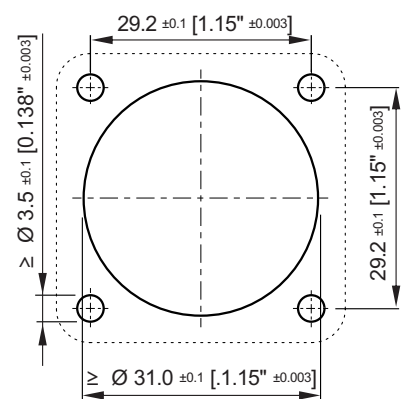

ASSEMBLY INSTRUCTION

speakON® Chassis Connector

NL2MP & NL4MP & NL8MPR

NL2MP

Flat tabs for 3/16" FASTON®
4.8 mm x 0.5 mm [0.187" x 0.020"]

WIRING

Panel Cutout (Rear Side)

NL4MP

Flat tabs for 3/16" FASTON®
4.8 mm x 0.5 mm [0.187" x 0.020"]

WIRING

Panel Cutout (Rear Side)

NL8MPR

Flat tabs for 3/16" FASTON®
4.8 mm x 0.5 mm [0.187" x 0.020"]

WIRING

Panel Cutout

Find more details of speakON on www.neutrik.com.