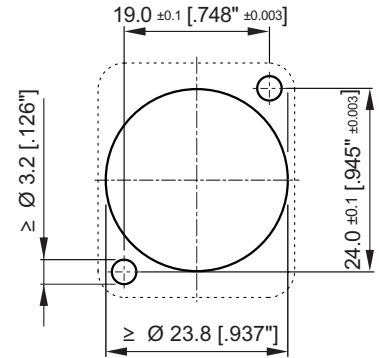

ASSEMBLY INSTRUCTION

speakON® Chassis Connector

NL2MP & NL4MP & NL8MPR

NL2MP

Flat tabs for 3/16" FASTON®
4.8 mm x 0.5 mm [0.187" x 0.020"]

WIRING

Panel Cutout (Rear Side)

NL4MP

Flat tabs for 3/16" FASTON®
4.8 mm x 0.5 mm [0.187" x 0.020"]

WIRING

Panel Cutout (Rear Side)

NL8MPR

Flat tabs for 3/16" FASTON®
4.8 mm x 0.5 mm [0.187" x 0.020"]

WIRING

Panel Cutout

Find more details of speakON on www.neutrik.com.