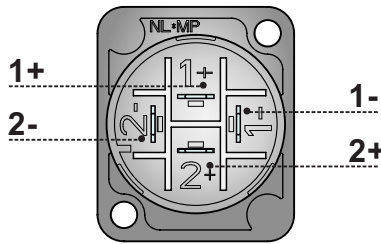

ASSEMBLY INSTRUCTION

speakON® Chassis Connector

NL2MP & NL4MP & NL8MPR

NL2MP

Flat tabs for 3/16" FASTON®
4.8 mm x 0.5 mm [0.187" x 0.020"]

WIRING

Panel Cutout (Rear Side)

NL4MP

Flat tabs for 3/16" FASTON®
4.8 mm x 0.5 mm [0.187" x 0.020"]

WIRING

Panel Cutout (Rear Side)

NL8MPR

Flat tabs for 3/16" FASTON®
4.8 mm x 0.5 mm [0.187" x 0.020"]

WIRING

Panel Cutout

Find more details of speakON on www.neutrik.com.