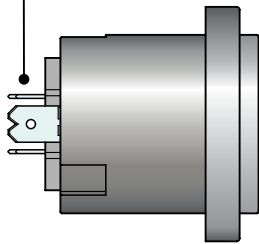

ASSEMBLY INSTRUCTION

speakON® Chassis Connector

NL2MP & NL4MP & NL8MPR

NL2MP

Flat tabs for 3/16" FASTON®
4.8 mm x 0.5 mm [0.187" x 0.020"]

WIRING

Panel Cutout (Rear Side)

NL4MP

Flat tabs for 3/16" FASTON®
4.8 mm x 0.5 mm [0.187" x 0.020"]

WIRING

Panel Cutout (Rear Side)

NL8MPR

Flat tabs for 3/16" FASTON®
4.8 mm x 0.5 mm [0.187" x 0.020"]

WIRING

Panel Cutout

Find more details of speakON on www.neutrik.com.