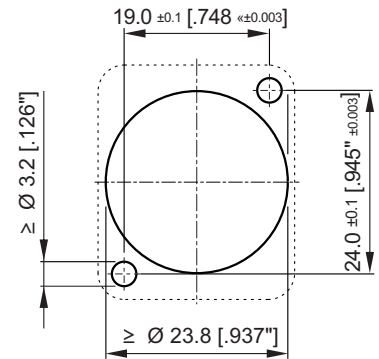

ASSEMBLY INSTRUCTION

speakON® Chassis Connector

NL2MP & NL4MP & NL8MPR

NL2MP

Flat tabs for 3/16" FASTON®
4.8 mm x 0.5 mm [0.187" x 0.020"]

WIRING

Panel Cutout (Rear Side)

NL4MP

Flat tabs for 3/16" FASTON®
4.8 mm x 0.5 mm [0.187" x 0.020"]

WIRING

Panel Cutout (Rear Side)

NL8MPR

Flat tabs for 3/16" FASTON®
4.8 mm x 0.5 mm [0.187" x 0.020"]

WIRING

Panel Cutout

Find more details of speakON on www.neutrik.com.