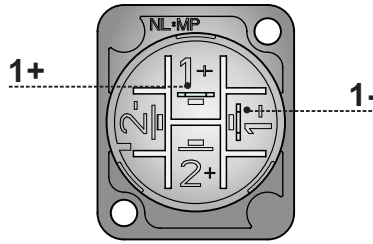

ASSEMBLY INSTRUCTION

speakON® Chassis Connector

NL2MP & NL4MP & NL8MPR

NL2MP

Flat tabs for 3/16" FASTON®
4.8 mm x 0.5 mm [0.187" x 0.020"]

WIRING

Panel Cutout (Rear Side)

NL4MP

Flat tabs for 3/16" FASTON®
4.8 mm x 0.5 mm [0.187" x 0.020"]

WIRING

Panel Cutout (Rear Side)

NL8MPR

Flat tabs for 3/16" FASTON®
4.8 mm x 0.5 mm [0.187" x 0.020"]

WIRING

Panel Cutout

Find more details of speakON on www.neutrik.com.