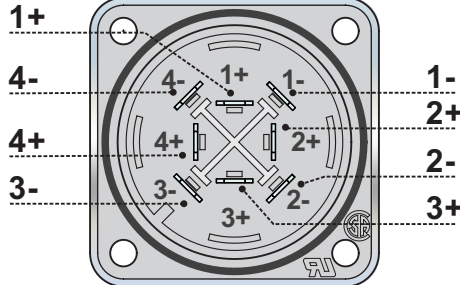

ASSEMBLY INSTRUCTION

speakON® Chassis Connector

NL2MP & NL4MP & NL8MPR

NL2MP

Flat tabs for 3/16" FASTON®
4.8 mm x 0.5 mm [0.187" x 0.020"]

WIRING

Panel Cutout (Rear Side)

NL4MP

Flat tabs for 3/16" FASTON®
4.8 mm x 0.5 mm [0.187" x 0.020"]

WIRING

Panel Cutout (Rear Side)

NL8MPR

Flat tabs for 3/16" FASTON®
4.8 mm x 0.5 mm [0.187" x 0.020"]

WIRING

Panel Cutout

Find more details of speakON on www.neutrik.com.