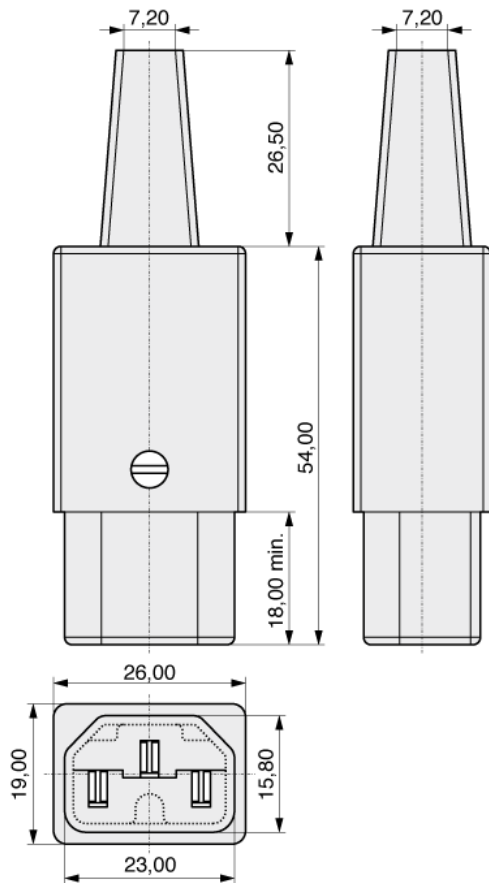

Inlet / Outlet Configuration	Outlet <b>P - Standard C13 (70°)</b>
	<b>C13</b> 
Mounting	Rewirable cable connector
No of fuses	0
Voltage selector	Without
Switch	None
Rated current	10,0 A (15,0 A acc. UL)
Rated voltage	250 V <sub>RMS</sub>
Approvals	

Rewirable socket connectors, 3 choices for the cable outlet.

Cable entry centric

Configuration/Standard sheet number please see technical data

**Order code: 43R011311**

MPE Garry GmbH  
Schäfflerstraße 13  
87629 Füssen/Germany