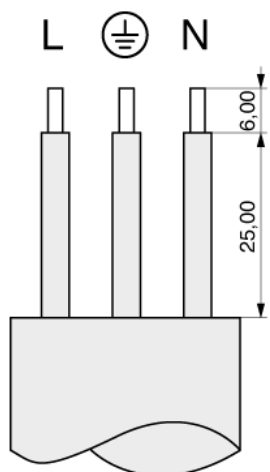

Inlet / Outlet Configuration	Outlet <b>P - Standard C13 (70°)</b>
	<b>C13</b> 
Mounting	Rewirable cable connector
No of fuses	0
Voltage selector	Without
Switch	None
Rated current	10,0 A (15,0 A acc. UL)
Rated voltage	250 V <sub>RMS</sub>
Approvals	

Rewirable socket connectors, 3 choices for the cable outlet.

Cable entry centric

Configuration/Standard sheet number please see technical data

**Order code: 43R011311**

MPE Garry GmbH  
Schäfflerstraße 13  
87629 Füssen/Germany