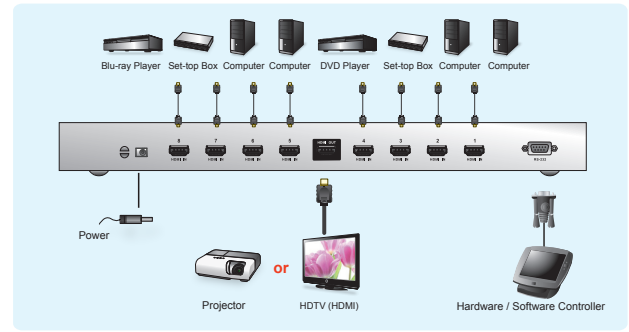

## 8-Port HDMI Switch

With more and more HDMI devices entering the Home Theater market, the need for simultaneous access to different HDMI A/V sources is becoming increasingly important. Now, the VS0801H 8-port HDMI Switch offers an easy and affordable way to add HDMI capabilities to your home theater system by allowing you to switch easily between up to eight HDMI A/V sources (such as an HD camcorder or satellite box, HD-DVD player, hi-def Blu-ray player, home theater PC, stand-alone streaming media player, gaming console, etc.) that are connected to your HDMI display.

### Features

- Allows up to eight HDMI sources to be connected to one HDMI display
- Quick and easy switching between HDMI sources via front panel pushbuttons or IR remote control
- Built-in bi-directional RS-232 serial port for high-end system control
- Supports Dolby True HD and DTS HD Master Audio
- Up to 60 Hz refresh rate
- Long-distance transmission – up to 20 m (24 AWG)
- Superior video quality – HDTV resolutions of 480p, 720p, 1080i, 1080p (1920x1080); VGA, SVGA, SXGA, UXGA, and WUXGA (1920x1200)
- HDMI (3D, Deep Color)
- Plug-and-play – no software installation required
- DDC compatible
- HDMI and HDCP 1.1 compatible
- Consumer Electronics Control (CEC) allows interconnected HDMI devices to communicate and respond to one remote control
- Signaling rates up to 2.25 Gbits in support of 1080p display.
- All-metal casing
- Power On Detection – if one of the HDMI source devices is powered off, the VS0801H will automatically switch to the next powered on device
- Easy and affordable way to add eight HDMI inputs to your home theater system
- Rack Mountable