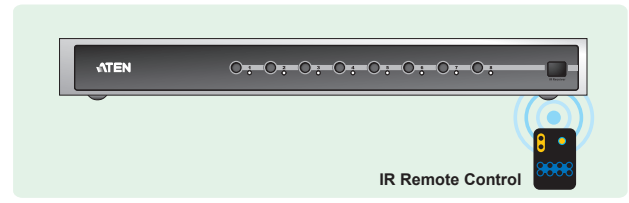

Full HD
1080P

WUXGA
1920x1200

Blu-ray

SUPPORTS
3D

SUPPORTS
PS3

A/V In
HDMI

A/V Out
HDMI

IR Remote
Control

RS-232

Specification

Function		VS0801H
Display Connections		1
Connectors	Device	8 x HDMI Type A Female (Black)
	Display	1 x HDMI Type A Female (Black)
	RS-232 Port	1 x DB-9 Female (Black)
	Power	1 x DC Jack
LEDs	Selected	8 (Green)
Video		HDTV resolutions of 480p, 720p, 1080i, 1080p (1920x1080); VGA, SVGA, SXGA, UXGA (1600x1200), WUXGA (1920 x 1200)
Power Consumption		DC5.3V,3.71W
Environment	Operating Temp	0-50°C
	Storage Temp	-20-60°C
	Humidity	0-80% RH, Non-condensing
Physical Properties	Housing	Metal
	Weight	1.75 kg
	Dimensions (L x W x H)	43.20x 15.40 x 4.40 cm

* The specifications and pictures are subject to change without notice.