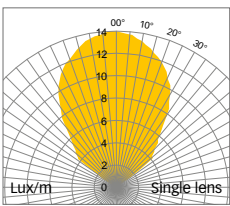

SELENE1030/1031/1032

SELENE1030

SELENE1031

SELENE1032

SELENE1030

Confezione/Packaging: Scatola/Box

Code	Finishing	Led color	Watt	Lumen	Lens
SE1030GN81	G Grigio Grey	N Luce naturale Natural light	0,5W	20lm	1x80°

SELENE1031

Confezione/Packaging: Scatola/Box

Code	Finishing	Led color	Watt	Lumen	Lens
SE1031GN81	G Grigio Grey	N Luce naturale Natural light	0,8W	40lm	2x80°

SELENE1032

Confezione/Packaging: Scatola/Box

Code	Finishing	Led color	Watt	Lumen	Lens
SE1032GN51	G Grigio Grey	N Luce naturale Natural light	1W	60lm	4x50°