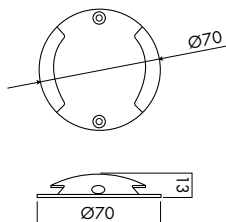

SELENE1030/1031/1032

SELENE1030

SELENE1031

SELENE1032

SELENE1030

Confezione/Packaging: Scatola/Box

Code	Finishing	Led color	Watt	Lumen	Lens
SE1030GN81	G Grigio Grey	N Luce naturale Natural light	0,5W	20lm	1x80°

SELENE1031

Confezione/Packaging: Scatola/Box

Code	Finishing	Led color	Watt	Lumen	Lens
SE1031GN81	G Grigio Grey	N Luce naturale Natural light	0,8W	40lm	2x80°

SELENE1032

Confezione/Packaging: Scatola/Box

Code	Finishing	Led color	Watt	Lumen	Lens
SE1032GN51	G Grigio Grey	N Luce naturale Natural light	1W	60lm	4x50°