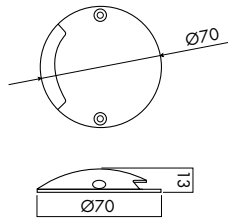

SELENE1030/1031/1032

SELENE1030

SELENE1031

SELENE1032

SELENE1030

Confezione/Packaging: Scatola/Box

Code	Finishing	Led color	Watt	Lumen	Lens
SE1030GN81	G Grigio Grey	N Luce naturale Natural light	0,5W	20lm	1x80°

SELENE1031

Confezione/Packaging: Scatola/Box

Code	Finishing	Led color	Watt	Lumen	Lens
SE1031GN81	G Grigio Grey	N Luce naturale Natural light	0,8W	40lm	2x80°

SELENE1032

Confezione/Packaging: Scatola/Box

Code	Finishing	Led color	Watt	Lumen	Lens
SE1032GN51	G Grigio Grey	N Luce naturale Natural light	1W	60lm	4x50°