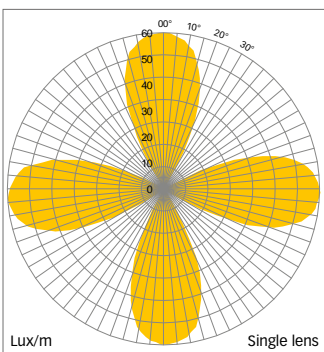

SELENE1030/1031/1032

SELENE1030

SELENE1031

SELENE1032

SELENE1030

Confezione/Packaging: Scatola/Box

Code	Finishing	Led color	Watt	Lumen	Lens
SE1030GN81	G Grigio Grey	N Luce naturale Natural light	0,5W	20lm	1x80°

SELENE1031

Confezione/Packaging: Scatola/Box

Code	Finishing	Led color	Watt	Lumen	Lens
SE1031GN81	G Grigio Grey	N Luce naturale Natural light	0,8W	40lm	2x80°

SELENE1032

Confezione/Packaging: Scatola/Box

Code	Finishing	Led color	Watt	Lumen	Lens
SE1032GN51	G Grigio Grey	N Luce naturale Natural light	1W	60lm	4x50°