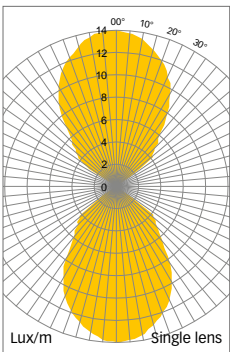

SELENE1030/1031/1032

SELENE1030

SELENE1031

SELENE1032

SELENE1030

Confezione/Packaging: Scatola/Box

Code	Finishing	Led color	Watt	Lumen	Lens
SE1030GN81	G Grigio Grey	N Luce naturale Natural light	0,5W	20lm	1x80°

SELENE1031

Confezione/Packaging: Scatola/Box

Code	Finishing	Led color	Watt	Lumen	Lens
SE1031GN81	G Grigio Grey	N Luce naturale Natural light	0,8W	40lm	2x80°

SELENE1032

Confezione/Packaging: Scatola/Box

Code	Finishing	Led color	Watt	Lumen	Lens
SE1032GN51	G Grigio Grey	N Luce naturale Natural light	1W	60lm	4x50°