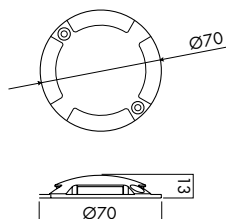

SELENE1032

Confezione/Packaging: Scatola/Box

Code	Finishing	Led color	Watt	Lumen	Lens
SE1032GN51	G Grigio Grey	N Luce naturale Natural light	1W	60lm	4x50°