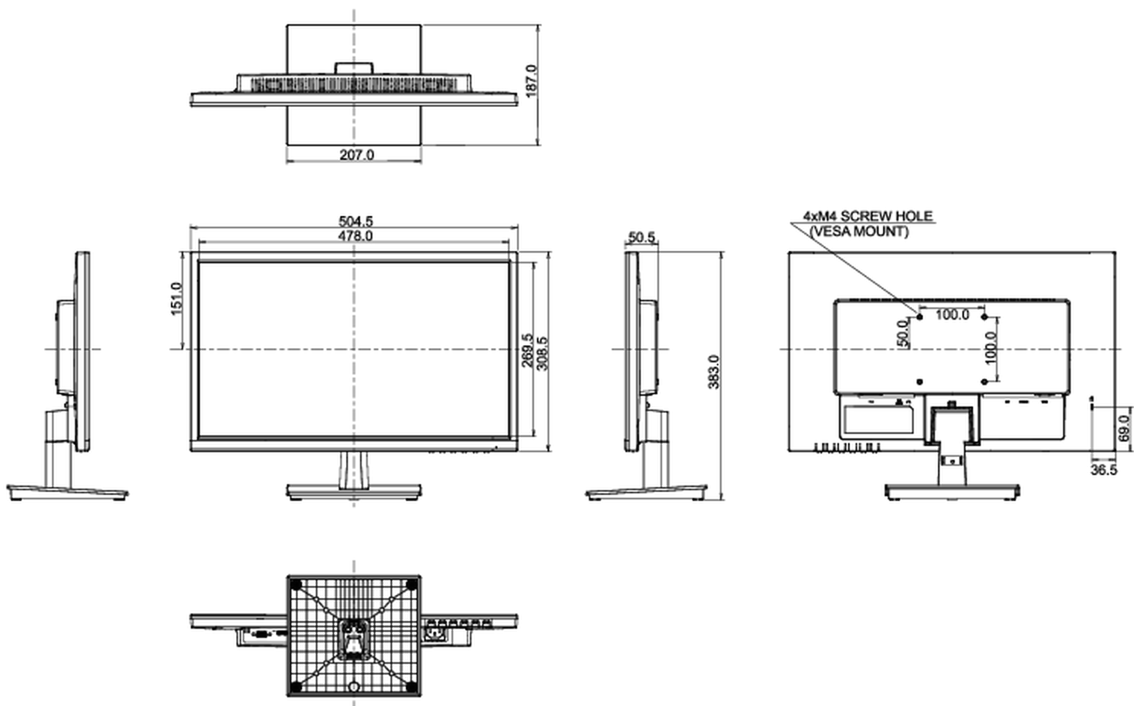

## 08 DIMENSIONS / WEIGHT

Product dimensions W x H x D	504.5 x 383 x 187mm
Box dimensions W x H x D	633 x 139 x 420mm
Weight (without box)	3.1kg
EAN code	4948570117840

All trademarks and registered trademarks acknowledged. E & O E. Specification subject to change without notice. All LCD's comply with ISO-9241-307:2008 in connection with pixel defects.