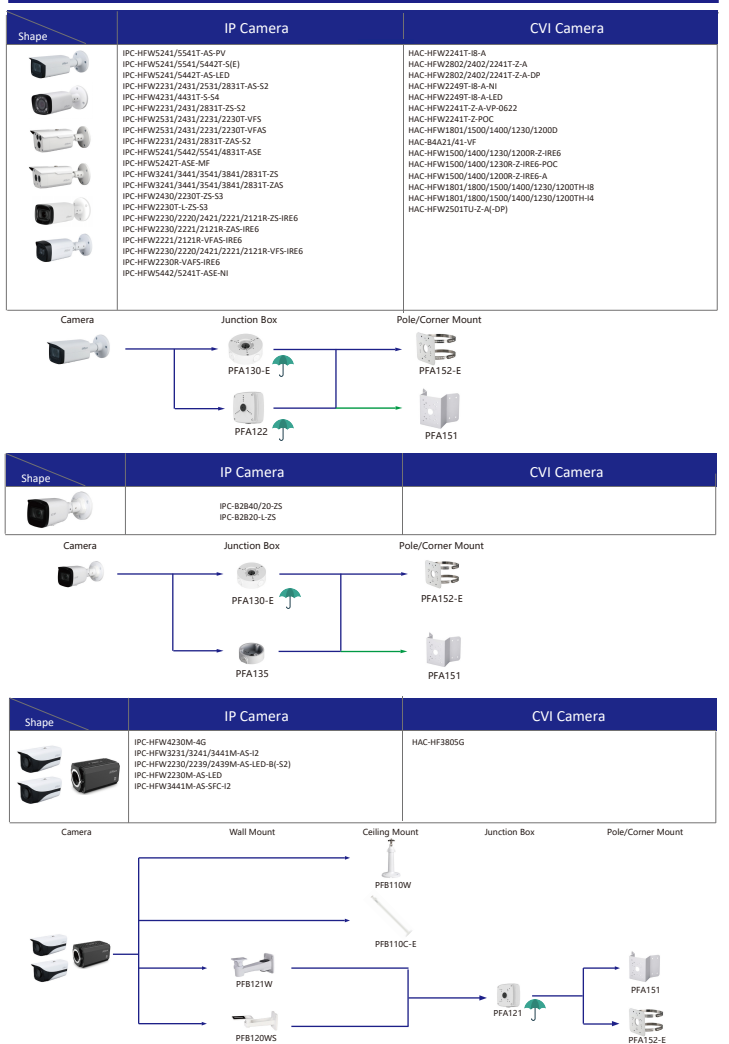

Camera Accessories Selection

Guide you how to install all the cameras

Selection of IP&CVI Box Camera

Selection of IP&CVI Bullet Camera

Selection of IP&CVI Bullet Camera

Selection of IP&CVI Bullet Camera

Selection of IP&CVI Dome Camera

Shape	IP Camera	CVI Camera
	IPC-HDBW3241E-Z IPC-HDBW5541/5442/5241/5831E-ZSE IPC-HDBW5541/5442/5241/5831E-ZE IPC-HDBW5442/5241/5831E-ZHE IPC-HDBW4231/4431E-Z-5A IPC-HDBW5242E-ZE-MF IPC-HDBW7442/7842/71242H-Z IPC-HDBW7442/7842H-Z4 IPC-HDBW7442H-ZFR IPC-HDBW7442H-Z4FR IPC-HDBW5842H-Z4HE	HAC-HDBW3802/3231E-Z HAC-HDBW3802/3231E-ZH HAC-HDBW3231Z-ZT

Shape	IP Camera	CVI Camera
	IPC-PDBW5831-8360-E4 IPC-PDBW82041-8360	

Selection of IP&CVI Dome Camera

Shape	IP Camera	CVI Camera
	IPC-PDBW840-A180	

Shape	IP Camera	CVI Camera
	IPC-HDBW4231/4431E-S-5A IPC-HDBW4231/4431E-AS-5A IPC-HDBW3241/3441/3541/3841E-AS IPC-HDBW2230/2431/2831E-S-52 IPC-HDBW1531/1431/1231/1230/1220/1120/1020E IPC-HDBW3241/3441/3541/3841/1531/1431/1231/1230/1220/1120E-S IPC-HDBW1230E-L-S3	HAC-HDBW2501/2241/1801/1500/1400/1230/1200E