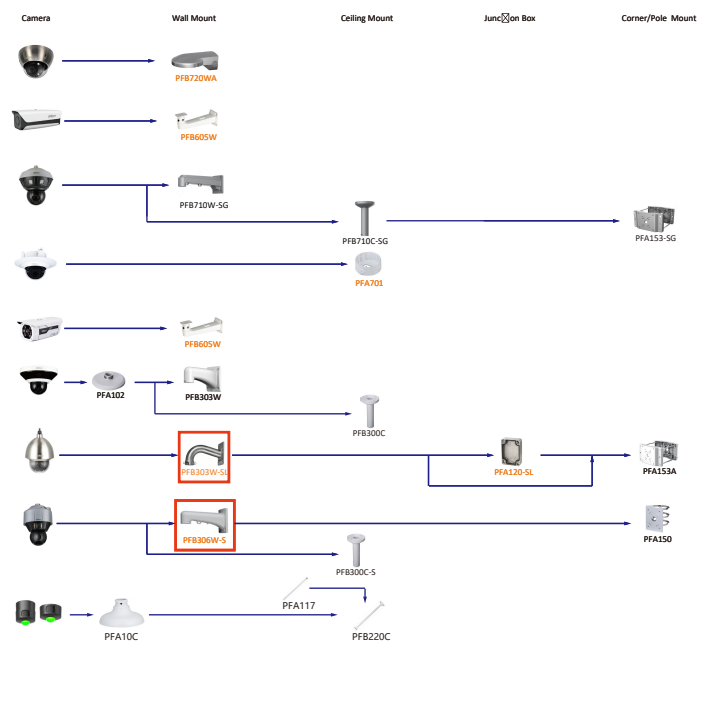

Selection of Thermal Camera

Selection of Thermal Camera

Selection of Special Camera

Shape	Special Camera		Shape	Special Camera	
	IPC-HDBW8232E-Z-SL			SD60230U-HM-SL	
	IPC-HFW5221E-Z-IRA/IRA			IPC-HDPW5241/5442/5541G-Z IPC-HDPW5242G-Z-MF	
	PSDW82442M-A370-D440 PSDW81642M-A180-D440 PSDW81642M-A390 PSDW8842M-A180	PSDW81642M-A360 PSDW8842M-A180		PSDW5631S-8360 PSDW5231S-8120	
	IPC-HFW5100-8RA IPC-HFW5200-8RA			Parking Space Detector	
	SDTS4005-4F-WA SDTSX225-2F-WA-0600				

Selection of Special Camera

Shape	Special Camera		Shape	Special Camera	
	SDTS4005WA-4F-8			SDZW2000T-SL	
	PTZ83840/83440/83240-HNF-WA			PTZ1C200/203UE-GN PTZ1C200/203UE-GN-W	
	PTZ19245/19240U-IR8-N PTZ19245/19240U-IR8-N-8 PTZ192C-408-IR8-L			PTZ12248V-IR8-N PTZ12248V-LR8-N PTZ12230F-IR8-N-S2 PTZ12230F-LR8-N-S2	
	PTZ1A225U-IRA-N			EPC230U	
	EPC230U-PTZ EPC230U-PTZ-R EPC245U-PTZ EPC245U-PTZ-R			SDZW2030U-SL	