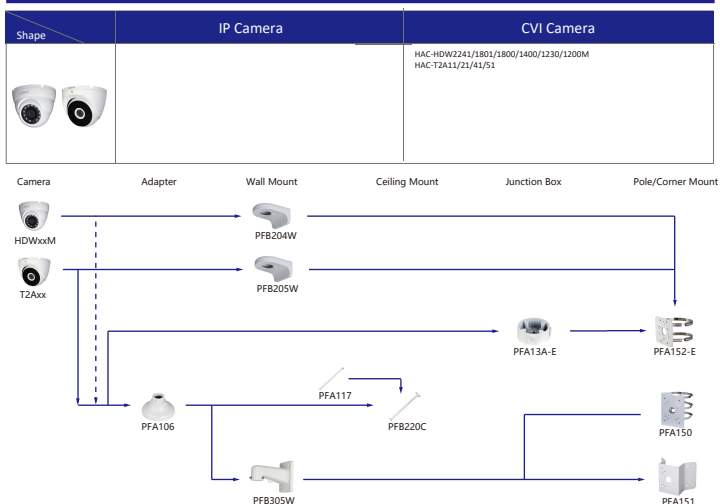

Shape	IP Camera	CVI Camera
	IPC-HDBW5241/5541/5442/1831R-S IPC-HDBW5241/5541/5442R-ASE IPC-HDBW2231/2431/2831R-ZS-S2 IPC-HDBW2531/2431/2831R-ZAS-S2 IPC-HDBW3841/3441/3541/3241/2831/2431/2231/2220/2320R-ZS IPC-HDBW2531R-VAFS IPC-HDBW3841/3441/3541/3241/2431/2231/2320R-ZAS IPC-HDBW2531/2431/2231/2220/2320R-VFS IPC-HDBW2430/2320R-ZS-S3 IPC-HDBW2230R-L-ZS-S3 IPC-HDBW1831R IPC-HDBW5242R-ASE-MF IPC-HDBW5241/5442R-ASE-NI	HAC-HDBW2802/8 HAC-HDBW2802/2501/2402/2241/1801/1500/1400/1230/1200R-Z HAC-HDBW2802/2501/2402/2241/1500R-Z-OP HAC-HDBW2241/1230R-Z-POC

Shape	IP Camera	CVI Camera
	IPC-D2840/20-ZS IPC-D2820-L-ZS IPC-D2840/20 IPC-D2820-L	HAC-D1A21/A21-VF HAC-D3A51/A21-Z

Shape	IP Camera	CVI Camera
	IPC-D1840/20 IPC-D1820-L	HAC-D1A21/A1/51

Selection of IP&CVI Eyeball Camera

Selection of IP&CVI Eyeball Camera

Selection of IP&CVI Eyeball Camera

Selection of IP&CVI Eyeball Camera

Shape	IP Camera	CVI Camera
		HAC-HDW2501/1500T/MQ-Z-A-DP HAC-HDW2501T/MQ/1500/1400/1200T/MQ-Z-A HAC-HDW2501T/MQ/1500/1400/1200T/MQ-Z