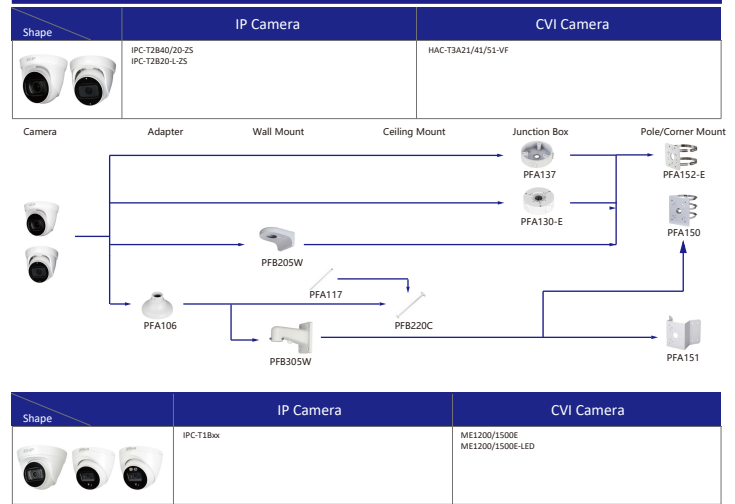

Selection of IP&CVI Eyeball Camera