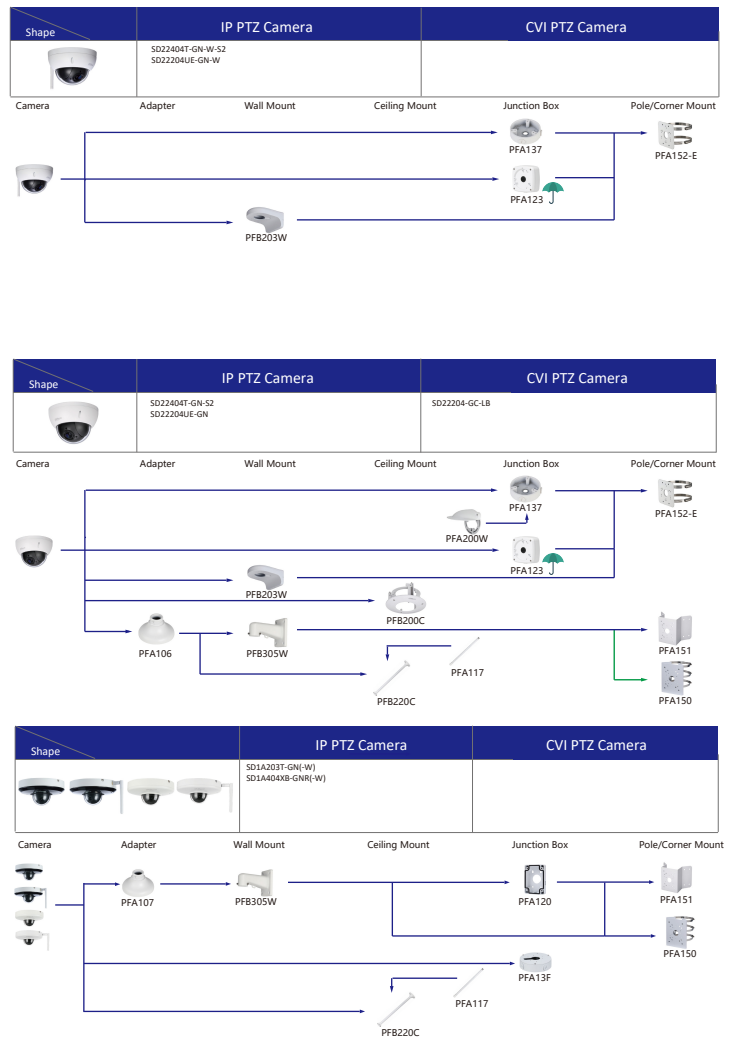

Shape	IP Camera	CVI Camera
	IPC-D2840/20-ZS IPC-D2820-L-ZS IPC-D2840/20 IPC-D2820-L	HAC-D1A21/A21-VF HAC-D3A51/A21-Z

Shape	IP Camera	CVI Camera
	IPC-D1840/20 IPC-D1820-L	HAC-D1A21/A1/51

Selection of IP&CVI Eyeball Camera

Shape	IP Camera	CVI Camera
		HAC-HDW2501/1500/1400/1200T/MQ-A HAC-HDW15500/1400/1200T/MQ

Shape	IP Camera	CVI Camera
		HAC-HDW1801/1230/1800TL HAC-HDW1801/1400/1200/1230/1800TL-A HAC-HDW1509/1409/1239TL-A-LED HAC-HDW1509/1409/1239TL-LED HAC-HDW1230SL

Orange font: Special accessories
 Not recommended
 Red font: Special installation
 Included in package, no need order
 IP66

Selection of PTZ Camera

Selection of PTZ Camera

Selection of PTZ Camera

Selection of PTZ Camera

Selection of Thermal Camera

Selection of Thermal Camera

Selection of Special Camera

Shape	Special Camera		Shape	Special Camera	
	IPC-HDBW8232E-Z-SL			SD60230U-HM-SL	
	IPC-HFW5221E-Z-IRA/IRA			IPC-HDPW5241/5442/5541G-Z IPC-HDPW5242G-Z-MF	
	PSDW82442M-A370-D440 PSDW81642M-A180-D440 PSDW81642M-A390 PSDW8842M-A180	PSDW81642M-A360 PSDW8842M-A180		PSDW5631S-8360 PSDW5231S-8120	
	IPC-HFW5100-8RA IPC-HFW5200-8RA			Parking Space Detector	
	SDTS4005-4F-WA SDTSX225-2F-WA-0600				