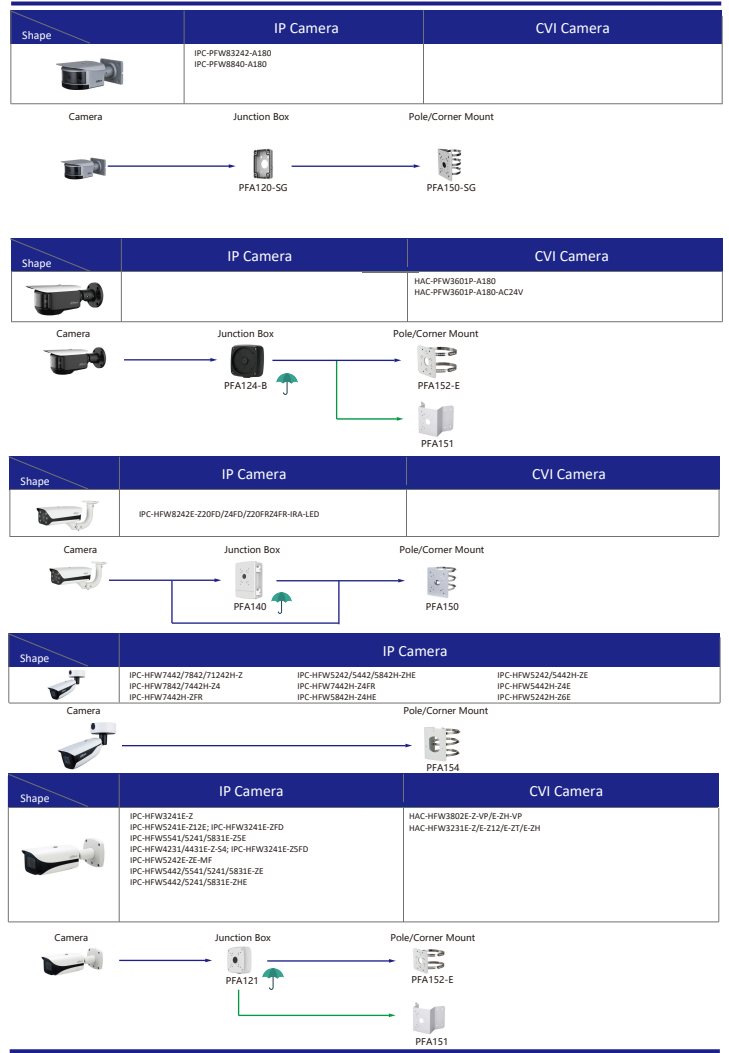

Camera Accessories Selection

Guide you how to install all the cameras

Selection of IP&CVI Box Camera

Selection of IP&CVI Bullet Camera

Selection of IP&CVI Bullet Camera

Selection of IP&CVI Bullet Camera

Selection of IP&CVI Dome Camera

Shape	IP Camera	CVI Camera
	IPC-HDBW3241E-Z IPC-HDBW5541/5442/5241/5831E-ZSE IPC-HDBW5541/5442/5241/5831E-ZE IPC-HDBW5442/5241/5831E-ZHE IPC-HDBW4231/4431E-Z-5A IPC-HDBW5242E-ZE-MF IPC-HDBW7442/7842/71242H-Z IPC-HDBW7442/7842H-Z4 IPC-HDBW7442H-ZFR IPC-HDBW7442H-Z4FR IPC-HDBW5842H-Z4HE	HAC-HDBW3802/3231E-Z HAC-HDBW3802/3231E-ZH HAC-HDBW3231Z-ZT

Shape	IP Camera	CVI Camera
	IPC-PDBW5831-8360-E4 IPC-PDBW82041-8360	

Selection of IP&CVI Dome Camera

Shape	IP Camera	CVI Camera
	IPC-PDBW840-A180	

Shape	IP Camera	CVI Camera
	IPC-HDBW4231/4431E-S-5A IPC-HDBW4231/4431E-AS-5A IPC-HDBW3241/3441/3541/3841E-AS IPC-HDBW2230/2431/2831E-S-52 IPC-HDBW1531/1431/1231/1230/1220/1120/1020E IPC-HDBW3241/3441/3541/3841/1531/1431/1231/1230/1220/1120E-S IPC-HDBW1230E-L-S3	HAC-HDBW2501/2241/1801/1500/1400/1230/1200E

Shape	IP Camera	CVI Camera
	IPC-D2840/20-ZS IPC-D2820-L-ZS IPC-D2840/20 IPC-D2820-L	HAC-D1A21/A21-VF HAC-D3A51/A21-Z

Shape	IP Camera	CVI Camera
	IPC-D1840/20 IPC-D1820-L	HAC-D1A21/A1/51

Selection of IP&CVI Eyeball Camera