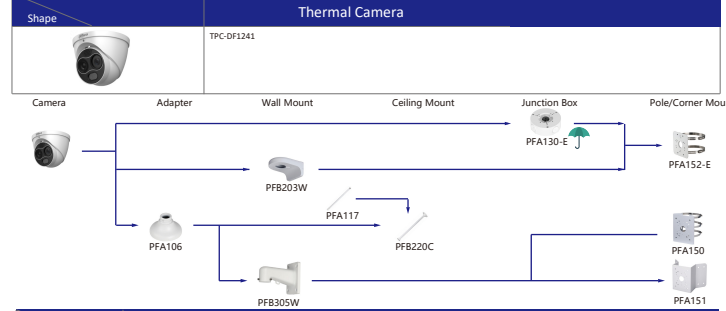

Shape	IP Camera	CVI Camera
		HAC-HDW2501/1500/1400/1200T/MQ-A HAC-HDW15500/1400/1200T/MQ

Shape	IP Camera	CVI Camera
		HAC-HDW1801/1230/1800TL HAC-HDW1801/1400/1200/1230/1800TL-A HAC-HDW1509/1409/1239TL-A-LED HAC-HDW1509/1409/1239TL-LED HAC-HDW1230SL

Selection of Thermal Camera

Selection of Thermal Camera

Selection of Special Camera

Shape	Special Camera		Shape	Special Camera	
	IPC-HDBW8232E-Z-SL			SD60230U-HM-SL	
	IPC-HFW5221E-Z-IRA/IRA			IPC-HDPW5241/5442/5541G-Z IPC-HDPW5242G-Z-MF	
	PSDW82442M-A370-D440 PSDW81642M-A180-D440 PSDW81642M-A390 PSDW8842M-A180	PSDW81642M-A360 PSDW8842M-A180		PSDW5631S-8360 PSDW5231S-8120	
	IPC-HFW5100-8RA IPC-HFW5200-8RA			Parking Space Detector	
	SDTS4005-4F-WA SDTSX225-2F-WA-0600				