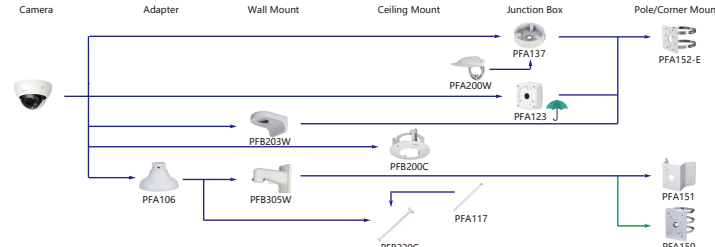

Shape	IP Camera	CVI Camera
	IPC-D2840/20-ZS IPC-D2820-L-ZS IPC-D2840/20 IPC-D2820-L	HAC-D1A21/A21-VF HAC-D3A51/A21-Z

Shape	IP Camera	CVI Camera
	IPC-D1840/20 IPC-D1820-L	HAC-D1A21/A1/51