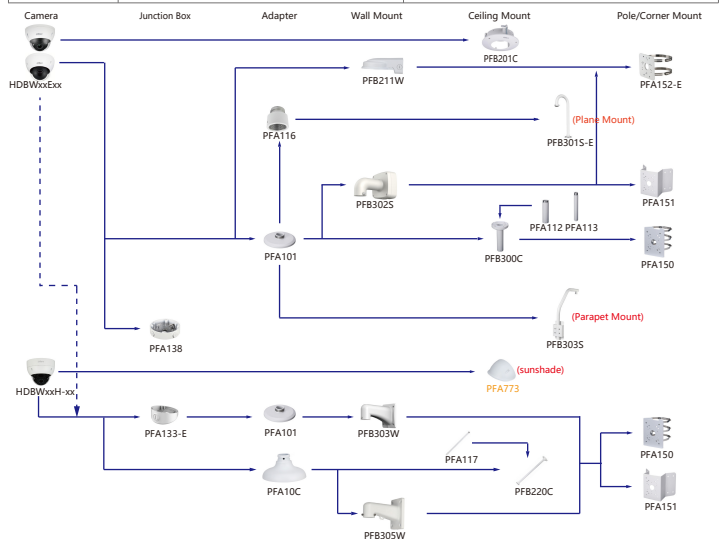

Camera Accessories Selection

Guide you how to install all the cameras

Selection of IP&CVI Box Camera

Selection of IP&CVI Bullet Camera

Selection of IP&CVI Bullet Camera

Selection of IP&CVI Bullet Camera

Selection of IP&CVI Dome Camera

Shape	IP Camera	CVI Camera
	IPC-HDBW3241E-Z IPC-HDBW5541/5442/5241/5831E-ZSE IPC-HDBW5541/5442/5241/5831E-ZE IPC-HDBW5442/5241/5831E-ZHE IPC-HDBW4231/4431E-Z-5A IPC-HDBW5242E-ZE-MF IPC-HDBW7442/7842/71242H-Z IPC-HDBW7442/7842H-Z4 IPC-HDBW7442H-ZFR IPC-HDBW7442H-Z4FR IPC-HDBW5842H-Z4HE	HAC-HDBW3802/3231E-Z HAC-HDBW3802/3231E-ZH HAC-HDBW3231Z-ZT