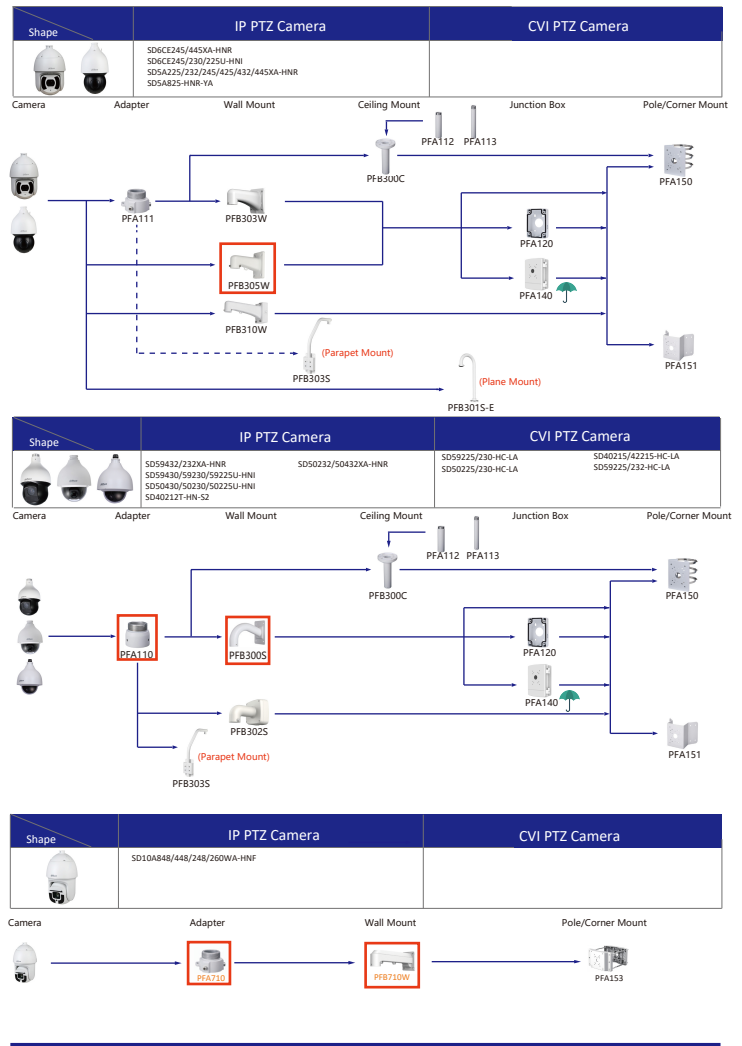

Selection of PTZ Camera