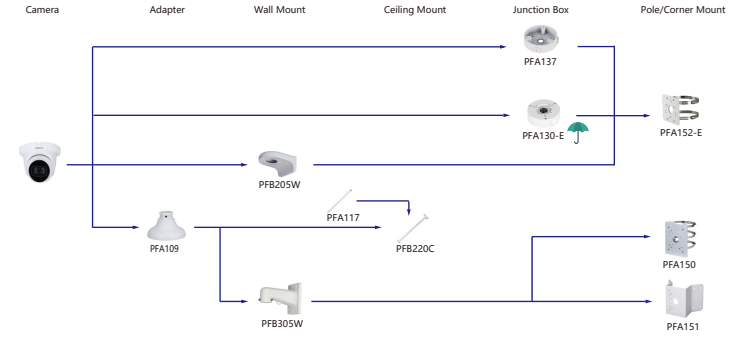

Shape	IP Camera	CVI Camera
		HAC-HDW2501/1500/1400/1200T/MQ-A HAC-HDW15500/1400/1200T/MQ

Shape	IP Camera	CVI Camera
		HAC-HDW1801/1230/1800TL HAC-HDW1801/1400/1200/1230/1800TL-A HAC-HDW1509/1409/1239TL-A-LED HAC-HDW1509/1409/1239TL-LED HAC-HDW1230SL