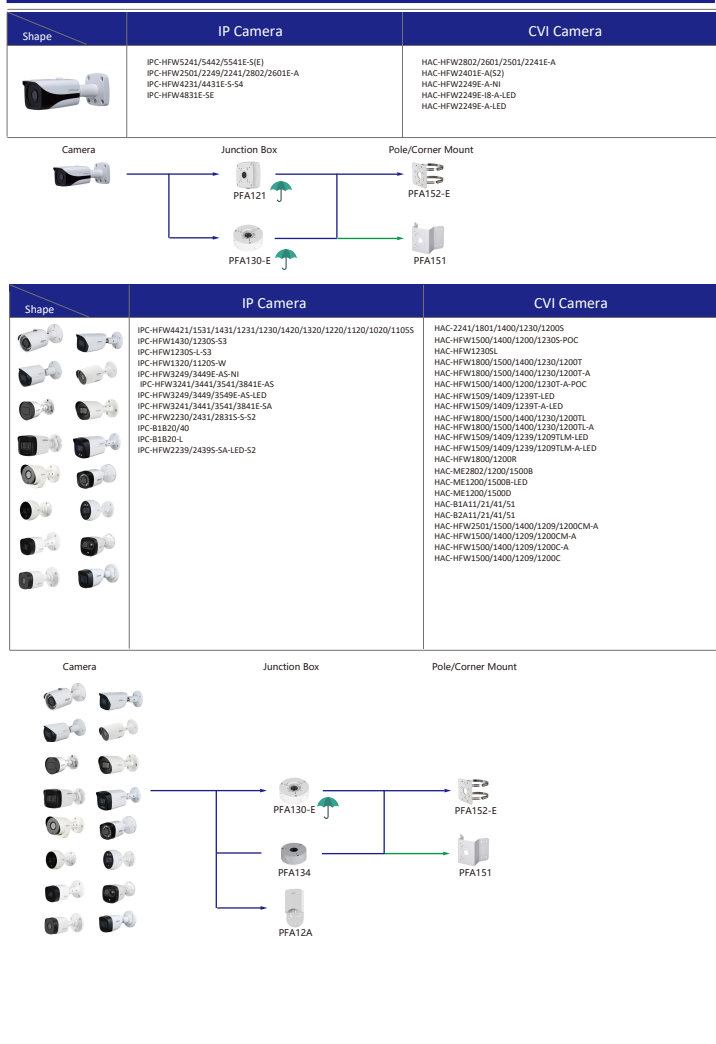

Camera Accessories Selection

Guide you how to install all the cameras

Selection of IP&CVI Box Camera

Selection of IP&CVI Bullet Camera

Selection of IP&CVI Bullet Camera

Selection of IP&CVI Bullet Camera

Selection of IP&CVI Dome Camera

Shape	IP Camera	CVI Camera
	IPC-HDBW3241E-Z IPC-HDBW5541/5442/5241/5831E-ZSE IPC-HDBW5541/5442/5241/5831E-ZE IPC-HDBW5442/5241/5831E-ZHE IPC-HDBW4231/4431E-Z-5A IPC-HDBW5242E-ZE-MF IPC-HDBW7442/7842/71242H-Z IPC-HDBW7442/7842H-Z4 IPC-HDBW7442H-ZFR IPC-HDBW7442H-Z4FR IPC-HDBW5842H-Z4HE	HAC-HDBW3802/3231E-Z HAC-HDBW3802/3231E-ZH HAC-HDBW3231Z-ZT

Shape	IP Camera	CVI Camera
	IPC-PDBW5831-8360-E4 IPC-PDBW82041-8360	

Selection of IP&CVI Dome Camera

Shape	IP Camera	CVI Camera
	IPC-PDBW840-A180	

Shape	IP Camera	CVI Camera
	IPC-HDBW4231/4431E-S-5A IPC-HDBW4231/4431E-AS-5A IPC-HDBW3241/3441/3541/3841E-AS IPC-HDBW2230/2431/2831E-S-52 IPC-HDBW1531/1431/1231/1230/1220/1120/1020E IPC-HDBW3241/3441/3541/3841/1531/1431/1231/1230/1220/1120E-S IPC-HDBW1230E-L-S3	HAC-HDBW2501/2241/1801/1500/1400/1230/1200E