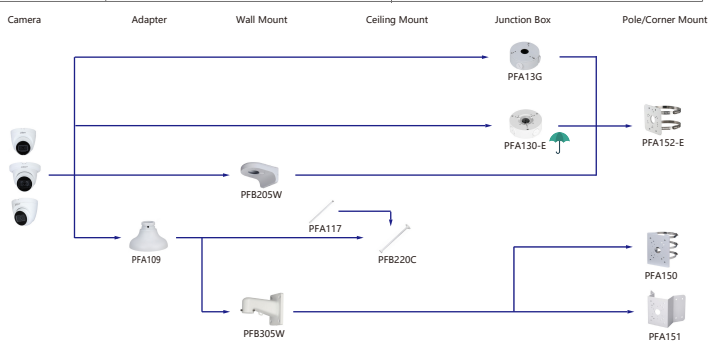

Shape	IP Camera	CVI Camera
	IPC-D2840/20-ZS IPC-D2820-L-ZS IPC-D2840/20 IPC-D2820-L	HAC-D1A21/A21-VF HAC-D3A51/A21-Z

Shape	IP Camera	CVI Camera
	IPC-D1840/20 IPC-D1820-L	HAC-D1A21/A1/51

Selection of IP&CVI Eyeball Camera

Selection of IP&CVI Eyeball Camera

Selection of IP&CVI Eyeball Camera

Selection of IP&CVI Eyeball Camera

Shape	IP Camera	CVI Camera
		HAC-HDW2501/1500T/MQ-Z-A-DP HAC-HDW2501T/MQ/1500/1400/1200T/MQ-Z-A HAC-HDW2501T/MQ/1500/1400/1200T/MQ-Z

Shape	IP Camera	CVI Camera
		HAC-HDW2501TQ-A HAC-HDW15500/1400/1209/1200TQ-A HAC-HDW15500/1400/1209/1200TQ HAC-HDW2501TLMQ-A HAC-HDW15500/1400/1200TLMQ-A HAC-HDW15500/1400/1200TLMQ HAC-HDW1500/1400/1200T/RQ-A HAC-HDW1500/1400/1200T/RQ