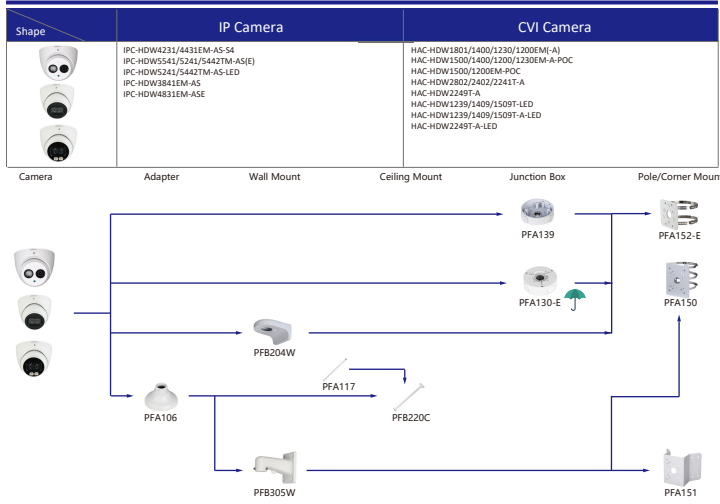

Selection of IP&CVI Dome Camera

Shape	IP Camera	CVI Camera
	IPC-EBW81230/8630/81200/8600/81242 IPC-EBW8630/8600-IPC	HAC-EBW3802

Shape	IP Camera	CVI Camera
	IPC-EB5541-AS IPC-EB5541P-M-AS IPC-EB5541P-M12-SA	

Shape	IP Camera	CVI Camera
	IPC-EW5541-AS	HAC-EW2501

- Orange font ----- Special accessories
- Not recommended
- Red font ----- Special installation
- Included in package, no need order
- IP66

Selection of IP&CVI Dome Camera

Shape	IP Camera	CVI Camera
	IPC-HDBW5241/5541/5442/1831R-S IPC-HDBW5241/5541/5442R-ASE IPC-HDBW2231/2431/2831R-ZS-S2 IPC-HDBW2531/2431/2831R-ZAS-S2 IPC-HDBW3841/3441/3541/3241/2831/2431/2231/2220/2320R-ZS IPC-HDBW2531R-VAFS IPC-HDBW3841/3441/3541/3241/2431/2231/2320R-ZAS IPC-HDBW2531/2431/2231/2220/2320R-VFS IPC-HDBW2430/2320R-ZS-S3 IPC-HDBW2230R-L-ZS-S3 IPC-HDBW1831R IPC-HDBW5242R-ASE-MF IPC-HDBW5241/5442R-ASE-NI	HAC-HDBW2802/8 HAC-HDBW2802/2501/2402/2241/1801/1500/1400/1230/1200R-Z HAC-HDBW2802/2501/2402/2241/1500R-Z-OP HAC-HDBW2241/1230R-Z-POC

Shape	IP Camera	CVI Camera
	IPC-D2840/20-ZS IPC-D2820-L-ZS IPC-D2840/20 IPC-D2820-L	HAC-D1A21/A21-VF HAC-D3A51/A21-Z

Shape	IP Camera	CVI Camera
	IPC-D1840/20 IPC-D1820-L	HAC-D1A21/A1/51

Selection of IP&CVI Eyeball Camera