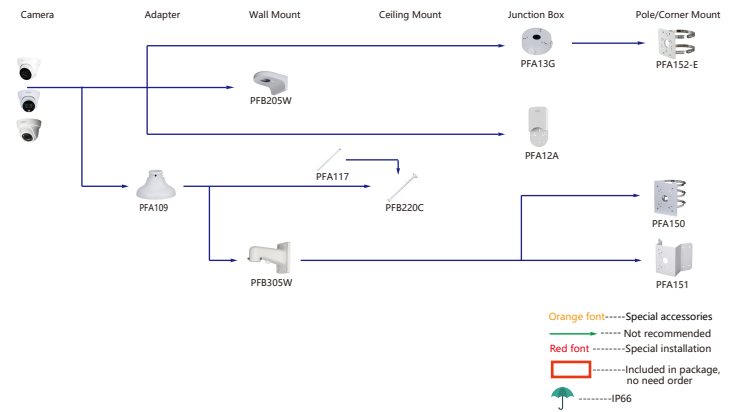

Orange font: Special accessories
Not recommended
Red font: Special installation
Included in package, no need order
IP66