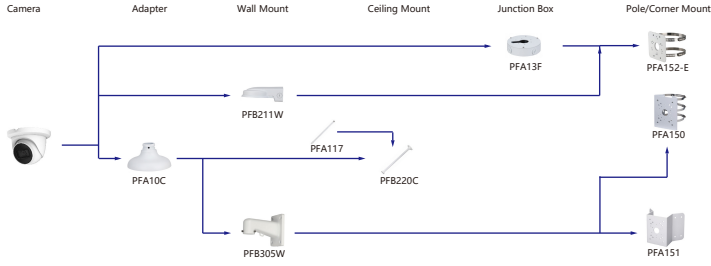

Shape	IP Camera	CVI Camera
	IPC-D2840/20-ZS IPC-D2820-L-ZS IPC-D2840/20 IPC-D2820-L	HAC-D1A21/A21-VF HAC-D3A51/A21-Z

Shape	IP Camera	CVI Camera
	IPC-D1840/20 IPC-D1820-L	HAC-D1A21/A1/51

Selection of IP&CVI Eyeball Camera

Selection of IP&CVI Eyeball Camera

Selection of IP&CVI Eyeball Camera

Selection of IP&CVI Eyeball Camera

Shape	IP Camera	CVI Camera
		HAC-HDW2501/1500T/MQ-Z-A-DP HAC-HDW2501T/MQ/1500/1400/1200T/MQ-Z-A HAC-HDW2501T/MQ/1500/1400/1200T/MQ-Z

Shape	IP Camera	CVI Camera
		HAC-HDW2501TQ-A HAC-HDW15500/1400/1209/1200TQ-A HAC-HDW15500/1400/1209/1200TQ HAC-HDW2501TLMQ-A HAC-HDW15500/1400/1200TLMQ-A HAC-HDW15500/1400/1200TLMQ HAC-HDW1500/1400/1200T/RQ-A HAC-HDW1500/1400/1200T/RQ