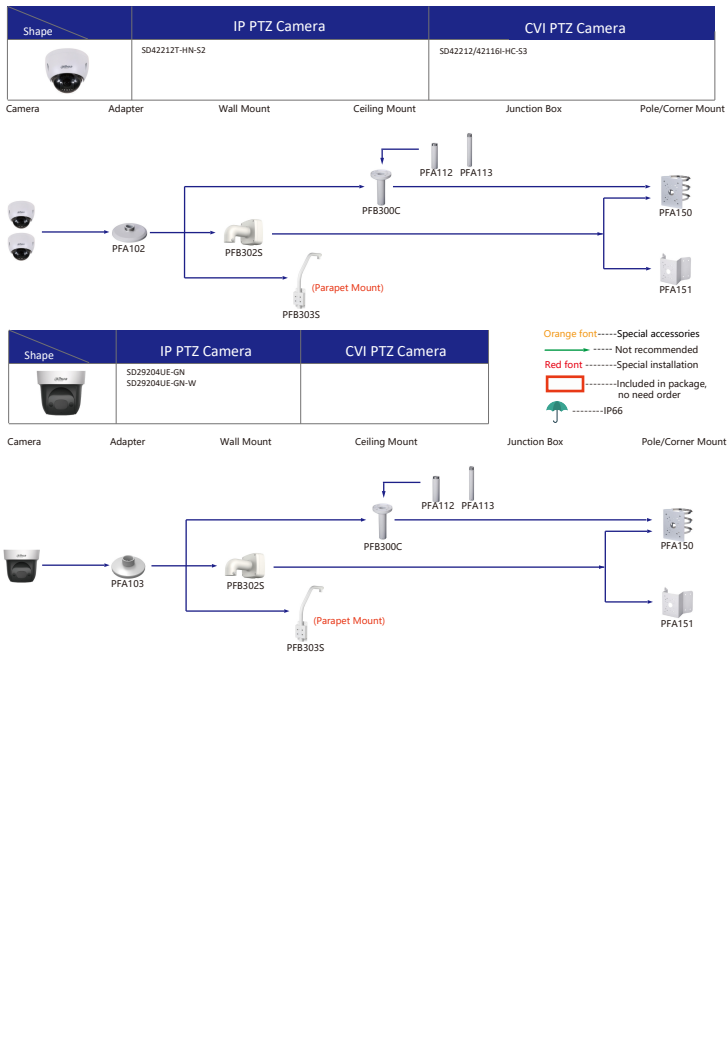

Shape	IP Camera	CVI Camera
		HAC-HDW2501/1500/1400/1200T/MQ-A HAC-HDW15500/1400/1200T/MQ

Shape	IP Camera	CVI Camera
		HAC-HDW1801/1230/1800TL HAC-HDW1801/1400/1200/1230/1800TL-A HAC-HDW1509/1409/1239TL-A-LED HAC-HDW1509/1409/1239TL-LED HAC-HDW1230SL

Orange font: Special accessories
 Not recommended
 Red font: Special installation
 Included in package, no need order
 IP66

Selection of PTZ Camera

Selection of PTZ Camera

Selection of PTZ Camera

Selection of PTZ Camera

Selection of Thermal Camera

Selection of Thermal Camera

Selection of Special Camera

Shape	Special Camera		Shape	Special Camera	
	IPC-HDBW8232E-Z-SL			SD60230U-HM-SL	
	IPC-HFW5221E-Z-IRA/IRA			IPC-HDPW5241/5442/5541G-Z IPC-HDPW5242G-Z-MF	
	PSDW82442M-A370-D440 PSDW81642M-A180-D440 PSDW81642M-A390 PSDW8842M-A180	PSDW81642M-A360 PSDW8842M-A180		PSDW5631S-8360 PSDW5231S-8120	
	IPC-HFW5100-8RA IPC-HFW5200-8RA			Parking Space Detector	
	SDTS4005-4F-WA SDTSX225-2F-WA-0600				