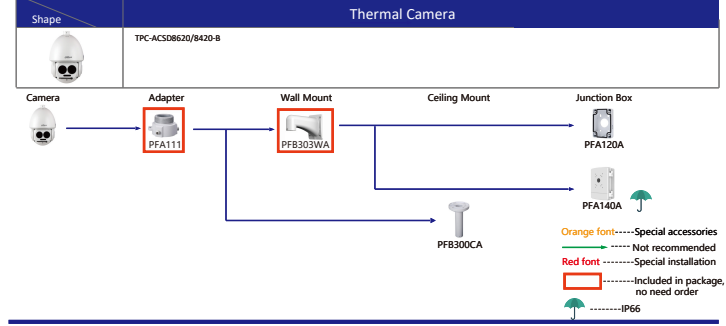

Shape	IP Camera	CVI Camera
		HAC-HDW2501/1500/1400/1200T/MQ-A HAC-HDW15500/1400/1200T/MQ

Shape	IP Camera	CVI Camera
		HAC-HDW1801/1230/1800TL HAC-HDW1801/1400/1200/1230/1800TL-A HAC-HDW1509/1409/1239TL-A-LED HAC-HDW1509/1409/1239TL-LED HAC-HDW1230SL

Orange font: Special accessories
 Not recommended
 Red font: Special installation
 Included in package, no need order
 IP66

Selection of PTZ Camera

Selection of PTZ Camera

Selection of PTZ Camera

Selection of PTZ Camera

Selection of Thermal Camera

Selection of Thermal Camera

Selection of Special Camera

Shape	Special Camera		Shape	Special Camera	
	IPC-HDBW8232E-Z-SL			SD60230U-HM-SL	
	IPC-HFW5221E-Z-IRA/IRA			IPC-HDPW5241/5442/5541G-Z IPC-HDPW5242G-Z-MF	
	PSDW82442M-A370-D440 PSDW81642M-A180-D440 PSDW81642M-A390 PSDW8842M-A180	PSDW81642M-A360 PSDW8842M-A180		PSDW5631S-8360 PSDW5231S-8120	
	IPC-HFW5100-8RA IPC-HFW5200-8RA			Parking Space Detector	
	SDTS4005-4F-WA SDTSX225-2F-WA-0600				