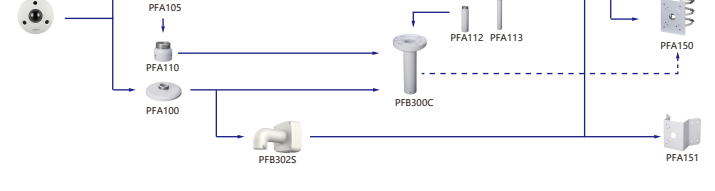

Shape	IP Camera	CVI Camera
	IPC-PDBW5831-8360-E4 IPC-PDBW82041-8360	

Selection of IP&CVI Dome Camera

Shape	IP Camera	CVI Camera
	IPC-PDBW840-A180	

Shape	IP Camera	CVI Camera
	IPC-HDBW4231/4431E-S-5A IPC-HDBW4231/4431E-AS-5A IPC-HDBW3241/3441/3541/3841E-AS IPC-HDBW2230/2431/2831E-S-52 IPC-HDBW1531/1431/1231/1230/1220/1120/1020E IPC-HDBW3241/3441/3541/3841/1531/1431/1231/1230/1220/1120E-S IPC-HDBW1230E-L-S3	HAC-HDBW2501/2241/1801/1500/1400/1230/1200E

Shape	IP Camera	CVI Camera
	IPC-HDBW3541/3441/3241F-AS-M IPC-HDBW3241F-FD-M12 IPC-HDBW3241F-FD-M IPC-HDPW1220F-S IPC-HDPW1231/120F-AS IPC-HDBW2231/2431F-AS-52	IPC-HDBW5241F-M12-SA IPC-HDBW5241F-M-5A IPC-HDBW4231/4431F-M12 HAC-HDBW2501F-A HAC-HDBW3200F HAC-HDBW2200F-M HAC-HDB3200F-M HAC-HDBW2241F-M-A HAC-HDB241F-M-A

Selection of IP&CVI Dome Camera

Shape	IP Camera	CVI Camera
	IPC-EBW81230/8630/81200/8600/81242 IPC-EBW8630/8600-IPC	HAC-EBW3802

Shape	IP Camera	CVI Camera
	IPC-EB5541-AS IPC-EB5541P-M-AS IPC-EB5541P-M12-SA	