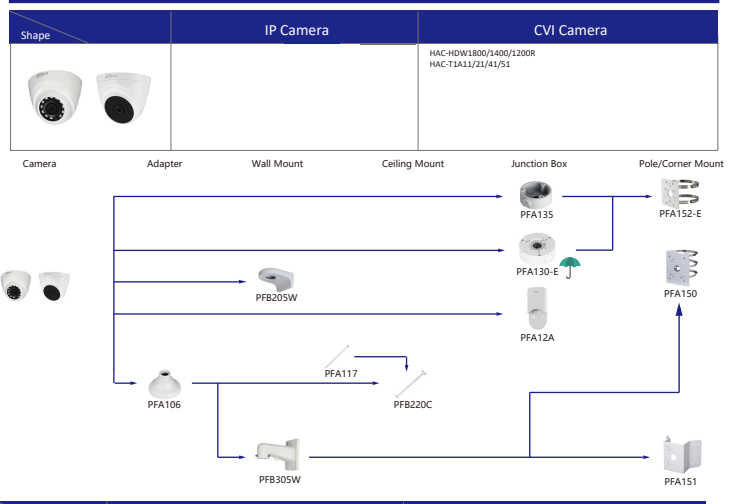

Shape	IP Camera	CVI Camera
	IPC-HDBW5241/5541/5442/1831R-S IPC-HDBW5241/5541/5442R-ASE IPC-HDBW2231/2431/2831R-ZS-S2 IPC-HDBW2531/2431/2831R-ZAS-S2 IPC-HDBW3841/3441/3541/3241/2831/2431/2231/2220/2320R-ZS IPC-HDBW2531R-VAFS IPC-HDBW3841/3441/3541/3241/2431/2231/2320R-ZAS IPC-HDBW2531/2431/2231/2220/2320R-VFS IPC-HDBW2430/2320R-ZS-S3 IPC-HDBW2230R-L-ZS-S3 IPC-HDBW1831R IPC-HDBW5242R-ASE-MF IPC-HDBW5241/5442R-ASE-NI	HAC-HDBW2802/8 HAC-HDBW2802/2501/2402/2241/1801/1500/1400/1230/1200R-Z HAC-HDBW2802/2501/2402/2241/1500R-Z-OP HAC-HDBW2241/1230R-Z-POC

Shape	IP Camera	CVI Camera
	IPC-D2840/20-ZS IPC-D2820-L-ZS IPC-D2840/20 IPC-D2820-L	HAC-D1A21/A21-VF HAC-D3A51/A21-Z

Shape	IP Camera	CVI Camera
	IPC-D1840/20 IPC-D1820-L	HAC-D1A21/A1/51

Selection of IP&CVI Eyeball Camera

Selection of IP&CVI Eyeball Camera

Selection of IP&CVI Eyeball Camera

Selection of IP&CVI Eyeball Camera

Shape	IP Camera	CVI Camera
		HAC-HDW2501/1500T/MQ-Z-A-DP HAC-HDW2501T/MQ/1500/1400/1200T/MQ-Z-A HAC-HDW2501T/MQ/1500/1400/1200T/MQ-Z