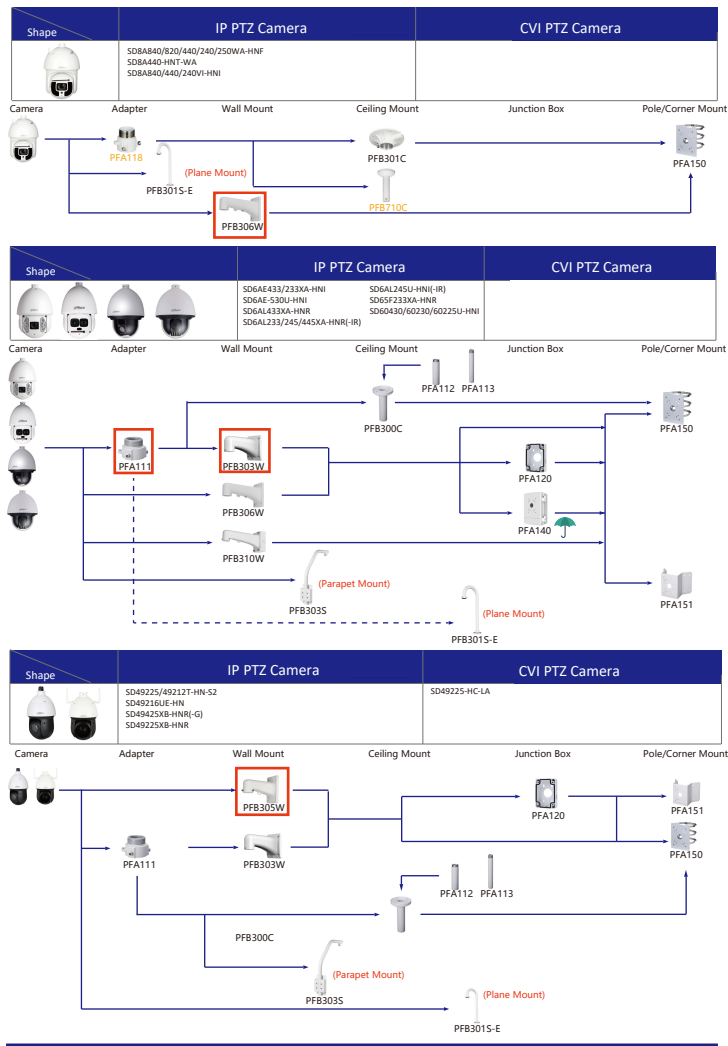

Selection of PTZ Camera