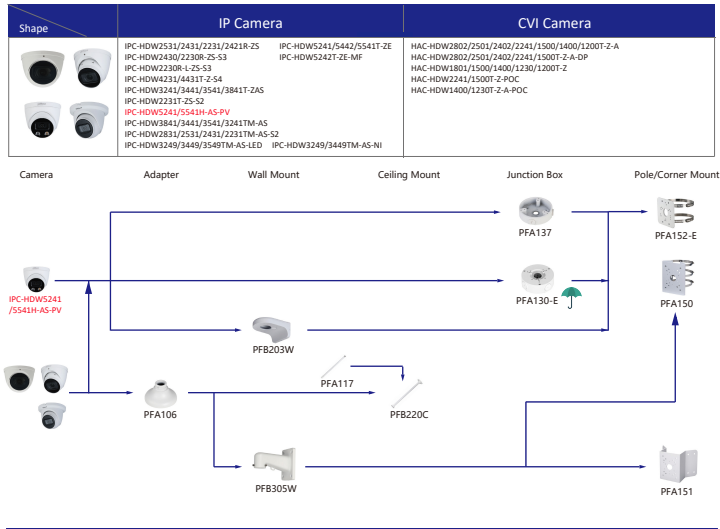

Selection of IP&CVI Dome Camera

Shape	IP Camera	CVI Camera
	IPC-EBW81230/8630/81200/8600/81242 IPC-EBW8630/8600-IPC	HAC-EBW3802

Shape	IP Camera	CVI Camera
	IPC-EB5541-AS IPC-EB5541P-M-AS IPC-EB5541P-M12-SA	

Shape	IP Camera	CVI Camera
	IPC-EW5541-AS	HAC-EW2501

- Orange font ----- Special accessories
- Not recommended
- Red font ----- Special installation
- Included in package, no need order
- IP66

Selection of IP&CVI Dome Camera

Shape	IP Camera	CVI Camera
	IPC-HDBW5241/5541/5442/1831R-S IPC-HDBW5241/5541/5442R-ASE IPC-HDBW2231/2431/2831R-ZS-S2 IPC-HDBW2531/2431/2831R-ZAS-S2 IPC-HDBW3841/3441/3541/3241/2831/2431/2231/2220/2320R-ZS IPC-HDBW2531R-VAFS IPC-HDBW3841/3441/3541/3241/2431/2231/2320R-ZAS IPC-HDBW2531/2431/2231/2220/2320R-VFS IPC-HDBW2430/2320R-ZS-S3 IPC-HDBW2230R-L-ZS-S3 IPC-HDBW1831R IPC-HDBW5242R-ASE-MF IPC-HDBW5241/5442R-ASE-NI	HAC-HDBW2802/8 HAC-HDBW2802/2501/2402/2241/1801/1500/1400/1230/1200R-Z HAC-HDBW2802/2501/2402/2241/1500R-Z-OP HAC-HDBW2241/1230R-Z-POC

Shape	IP Camera	CVI Camera
	IPC-D2840/20-ZS IPC-D2820-L-ZS IPC-D2840/20 IPC-D2820-L	HAC-D1A21/A21-VF HAC-D3A51/A21-Z

Shape	IP Camera	CVI Camera
	IPC-D1840/20 IPC-D1820-L	HAC-D1A21/A1/51

Selection of IP&CVI Eyeball Camera