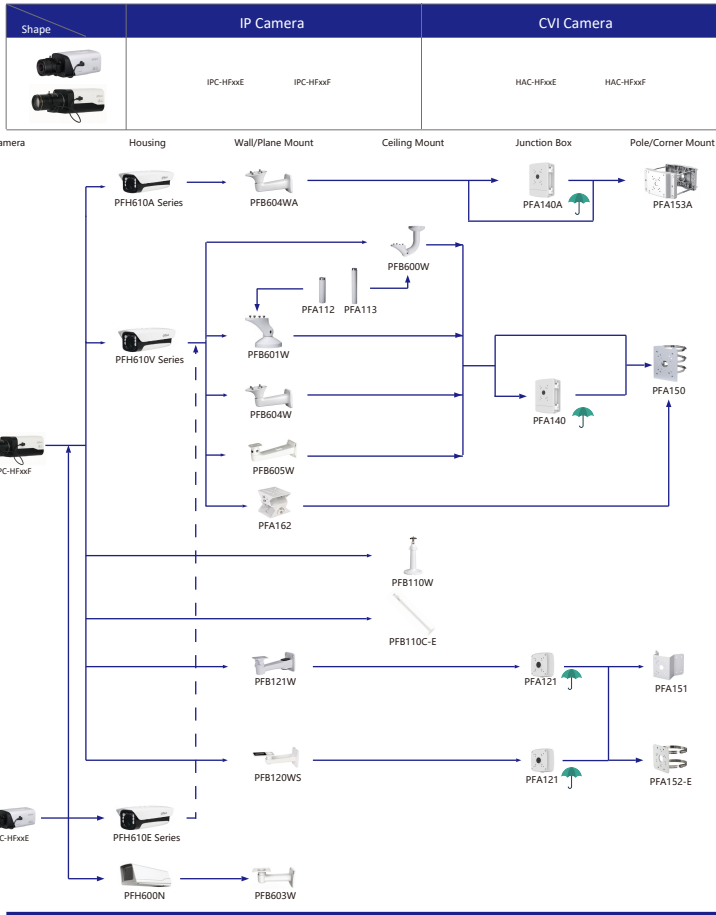

Camera Accessories Selection

Guide you how to install all the cameras

Selection of IP&CVI Box Camera

Selection of IP&CVI Bullet Camera

Selection of IP&CVI Bullet Camera

Selection of IP&CVI Bullet Camera

Selection of IP&CVI Dome Camera

Shape	IP Camera	CVI Camera
	IPC-HDBW3241E-Z IPC-HDBW5541/5442/5241/5831E-ZSE IPC-HDBW5541/5442/5241/5831E-ZE IPC-HDBW5442/5241/5831E-ZHE IPC-HDBW4231/4431E-Z-5A IPC-HDBW5242E-ZE-MF IPC-HDBW7442/7842/71242H-Z IPC-HDBW7442/7842H-Z4 IPC-HDBW7442H-ZFR IPC-HDBW7442H-Z4FR IPC-HDBW5842H-Z4HE	HAC-HDBW3802/3231E-Z HAC-HDBW3802/3231E-ZH HAC-HDBW3231Z-ZT

Shape	IP Camera	CVI Camera
	IPC-PDBW5831-8360-E4 IPC-PDBW82041-8360	

Selection of IP&CVI Dome Camera

Shape	IP Camera	CVI Camera
	IPC-PDBW840-A180	

Shape	IP Camera	CVI Camera
	IPC-HDBW4231/4431E-S-5A IPC-HDBW4231/4431E-AS-5A IPC-HDBW3241/3441/3541/3841E-AS IPC-HDBW2230/2431/2831E-S-52 IPC-HDBW1531/1431/1231/1230/1220/1120/1020E IPC-HDBW3241/3441/3541/3841/1531/1431/1231/1230/1220/1120E-S IPC-HDBW1230E-L-S3	HAC-HDBW2501/2241/1801/1500/1400/1230/1200E