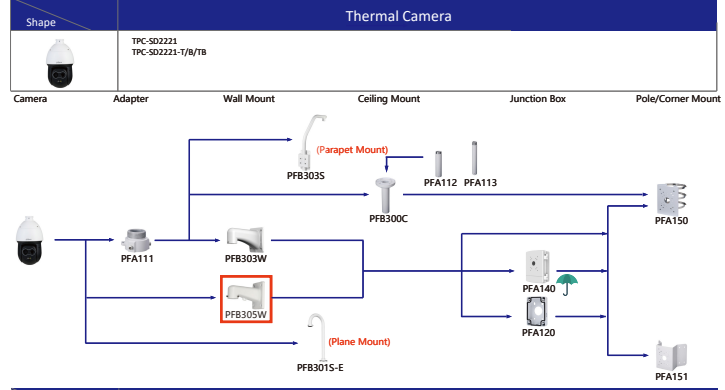

Selection of Thermal Camera

Selection of Thermal Camera

Selection of Special Camera

Shape	Special Camera		Shape	Special Camera	
	IPC-HDBW8232E-Z-SL			SD60230U-HM-SL	
	IPC-HFW5221E-Z-IRA/IRA			IPC-HDPW5241/5442/5541G-Z IPC-HDPW5242G-Z-MF	
	PSDW82442M-A370-D440 PSDW81642M-A180-D440 PSDW81642M-A390 PSDW8842M-A180	PSDW81642M-A360 PSDW8842M-A180		PSDW5631S-8360 PSDW5231S-8120	
	IPC-HFW5100-8RA IPC-HFW5200-8RA			Parking Space Detector	
	SDTS4005-4F-WA SDTSX225-2F-WA-0600				