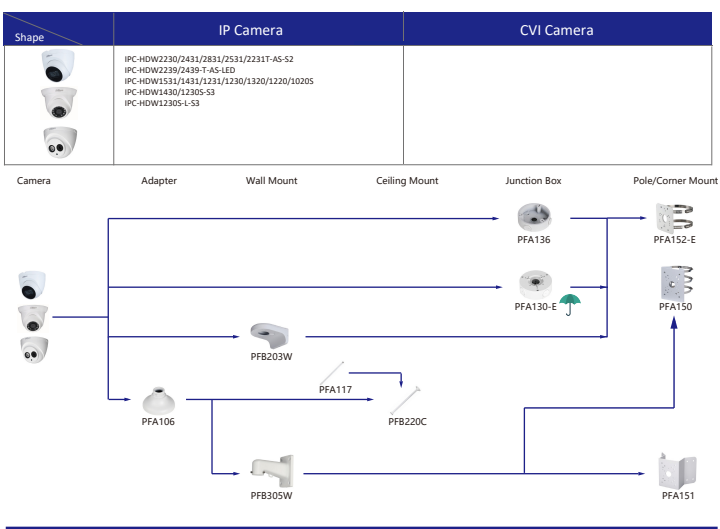

Shape	IP Camera	CVI Camera
	IPC-HDBW5241/5541/5442/1831R-S IPC-HDBW5241/5541/5442R-ASE IPC-HDBW2231/2431/2831R-ZS-S2 IPC-HDBW2531/2431/2831R-ZAS-S2 IPC-HDBW3841/3441/3541/3241/2831/2431/2231/2220/2320R-ZS IPC-HDBW2531R-VAFS IPC-HDBW3841/3441/3541/3241/2431/2231/2320R-ZAS IPC-HDBW2531/2431/2231/2220/2320R-VFS IPC-HDBW2430/2320R-ZS-S3 IPC-HDBW2230R-L-ZS-S3 IPC-HDBW1831R IPC-HDBW5242R-ASE-MF IPC-HDBW5241/5442R-ASE-NI	HAC-HDBW2802/8 HAC-HDBW2802/2501/2402/2241/1801/1500/1400/1230/1200R-Z HAC-HDBW2802/2501/2402/2241/1500R-Z-OP HAC-HDBW2241/1230R-Z-POC

Shape	IP Camera	CVI Camera
	IPC-D2840/20-ZS IPC-D2820-L-ZS IPC-D2840/20 IPC-D2820-L	HAC-D1A21/A21-VF HAC-D3A51/A21-Z

Shape	IP Camera	CVI Camera
	IPC-D1840/20 IPC-D1820-L	HAC-D1A21/A1/51

Selection of IP&CVI Eyeball Camera

Selection of IP&CVI Eyeball Camera

Selection of IP&CVI Eyeball Camera

Selection of IP&CVI Eyeball Camera

Shape	IP Camera	CVI Camera
		HAC-HDW2501/1500T/MQ-Z-A-DP HAC-HDW2501T/MQ/1500/1400/1200T/MQ-Z-A HAC-HDW2501T/MQ/1500/1400/1200T/MQ-Z