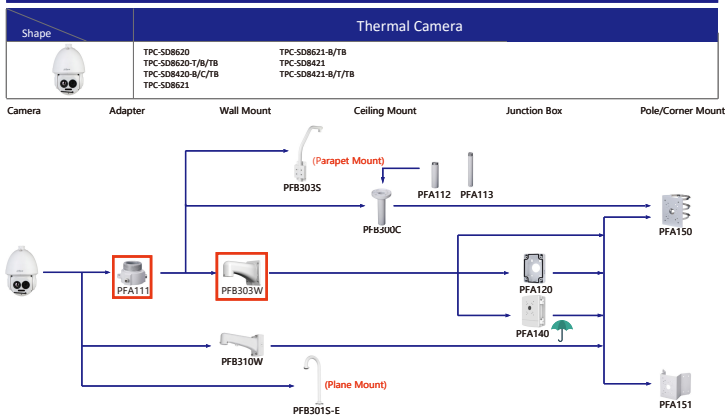

Shape	IP Camera	CVI Camera
		HAC-HDW2501/1500/1400/1200T/MQ-A HAC-HDW15500/1400/1200T/MQ

Shape	IP Camera	CVI Camera
		HAC-HDW1801/1230/1800TL HAC-HDW1801/1400/1200/1230/1800TL-A HAC-HDW1509/1409/1239TL-A-LED HAC-HDW1509/1409/1239TL-LED HAC-HDW1230SL

Selection of Thermal Camera

Selection of Thermal Camera

Selection of Special Camera

Shape	Special Camera		Shape	Special Camera	
	IPC-HDBW8232E-Z-SL			SD60230U-HM-SL	
	IPC-HFW5221E-Z-IRA/IRA			IPC-HDPW5241/5442/5541G-Z IPC-HDPW5242G-Z-MF	
	PSDW82442M-A370-D440 PSDW81642M-A180-D440 PSDW81642M-A390 PSDW8842M-A180	PSDW81642M-A360 PSDW8842M-A180		PSDW5631S-8360 PSDW5231S-8120	
	IPC-HFW5100-8RA IPC-HFW5200-8RA			Parking Space Detector	
	SDTS4005-4F-WA SDTSX225-2F-WA-0600				