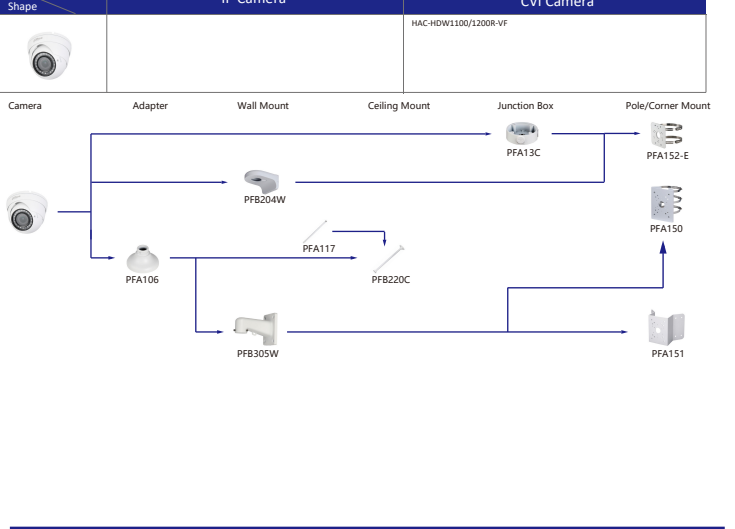

Shape	IP Camera	CVI Camera
	IPC-HDBW5241/5541/5442/1831R-S IPC-HDBW5241/5541/5442R-ASE IPC-HDBW2231/2431/2831R-ZS-S2 IPC-HDBW2531/2431/2831R-ZAS-S2 IPC-HDBW3841/3441/3541/3241/2831/2431/2231/2220/2320R-ZS IPC-HDBW2531R-VAFS IPC-HDBW3841/3441/3541/3241/2431/2231/2320R-ZAS IPC-HDBW2531/2431/2231/2220/2320R-VFS IPC-HDBW2430/2320R-ZS-S3 IPC-HDBW2230R-L-ZS-S3 IPC-HDBW1831R IPC-HDBW5242R-ASE-MF IPC-HDBW5241/5442R-ASE-NI	HAC-HDBW2802/8 HAC-HDBW2802/2501/2402/2241/1801/1500/1400/1230/1200R-Z HAC-HDBW2802/2501/2402/2241/1500R-Z-OP HAC-HDBW2241/1230R-Z-POC

Shape	IP Camera	CVI Camera
	IPC-D2840/20-ZS IPC-D2820-L-ZS IPC-D2840/20 IPC-D2820-L	HAC-D1A21/A21-VF HAC-D3A51/A21-Z

Shape	IP Camera	CVI Camera
	IPC-D1840/20 IPC-D1820-L	HAC-D1A21/A1/51

Selection of IP&CVI Eyeball Camera

Selection of IP&CVI Eyeball Camera

Selection of IP&CVI Eyeball Camera

Selection of IP&CVI Eyeball Camera

Shape	IP Camera	CVI Camera
		HAC-HDW2501/1500T/MQ-Z-A-DP HAC-HDW2501T/MQ/1500/1400/1200T/MQ-Z-A HAC-HDW2501T/MQ/1500/1400/1200T/MQ-Z