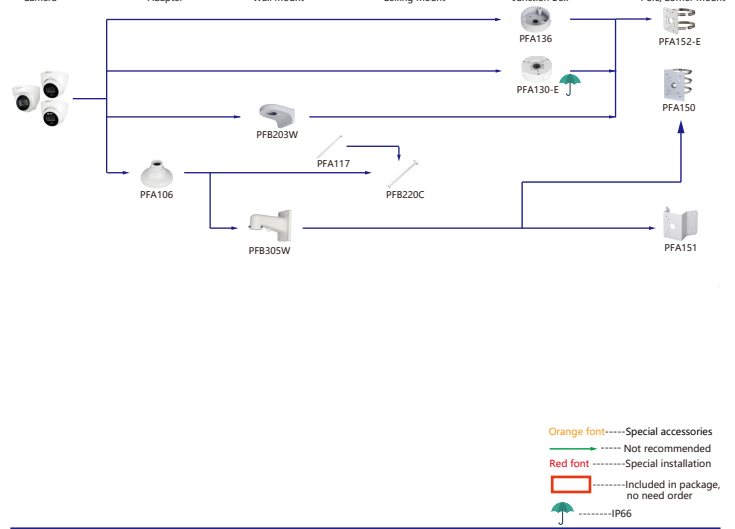

Selection of IP&CVI Eyeball Camera