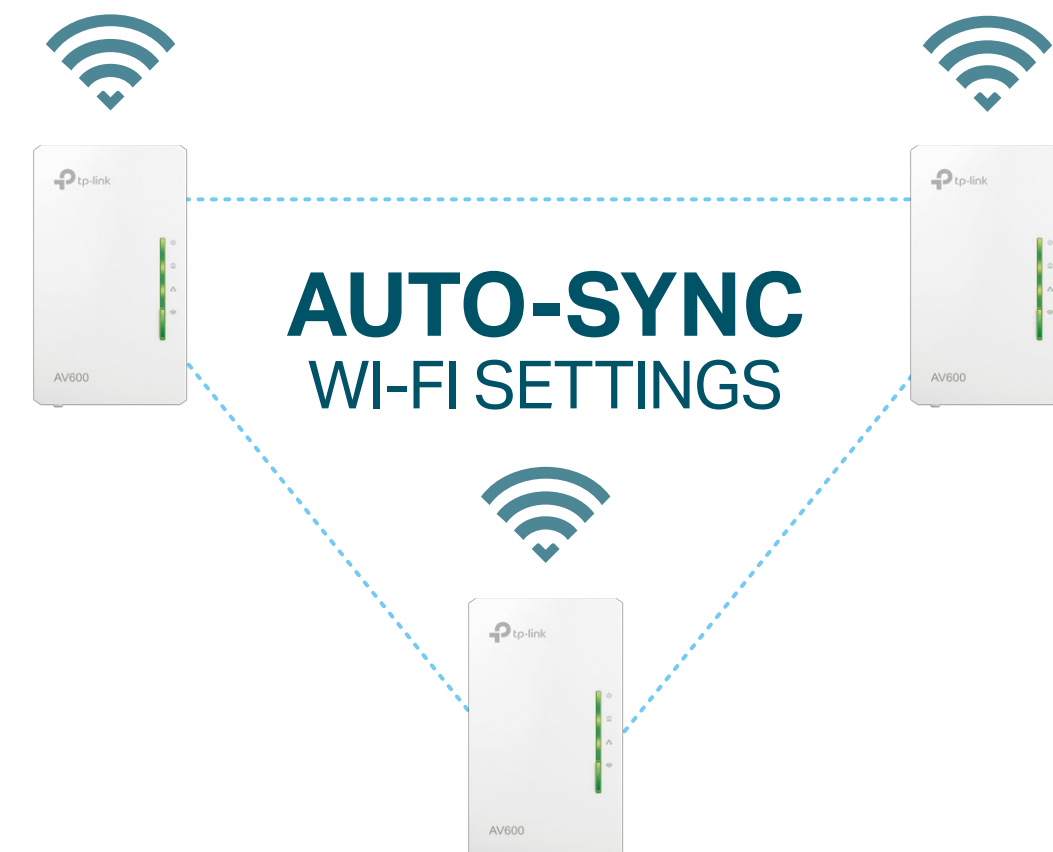

AV600 Powerline Wi-Fi Kit

Instant Wi-Fi & Wired
Network Everywhere

TL-WPA4220 KIT

HomePlug
AV 600Mbps

300Mbps
Wi-Fi

Wi-Fi
Auto-Sync

Highlights

Simple Setup with Wi-Fi Clone

Copy your wireless network name (SSID) and password from your router instantly by pressing the Wi-Fi Clone button.

Settings in Sync with Wi-Fi Move

Any changes made to network settings will be automatically applied across the entire network.

Highlights

600Mbps over Powerline

HomePlug AV standard providing up to 600Mbps high speed data transmission over a home's existing electrical wiring, ideal for lag-free HD or 3D video streaming and online gaming.

300Mbps Wi-Fi

Extend 300Mbps wireless connections to previously hard-to-reach areas of your home and office.

Features

Speed

- Wireless N Standard – Wi-Fi speed of up to 300Mbps
- HomePlug AV – Provides up to 600Mbps high-speed data transmission over a home's existing electrical wiring
- Multiple Ethernet Ports – Create faster connections with PCs, consoles, STB and more
- Speed Optimization – Supports IGMP managed multicast IP transmission, optimizing IPTV streaming