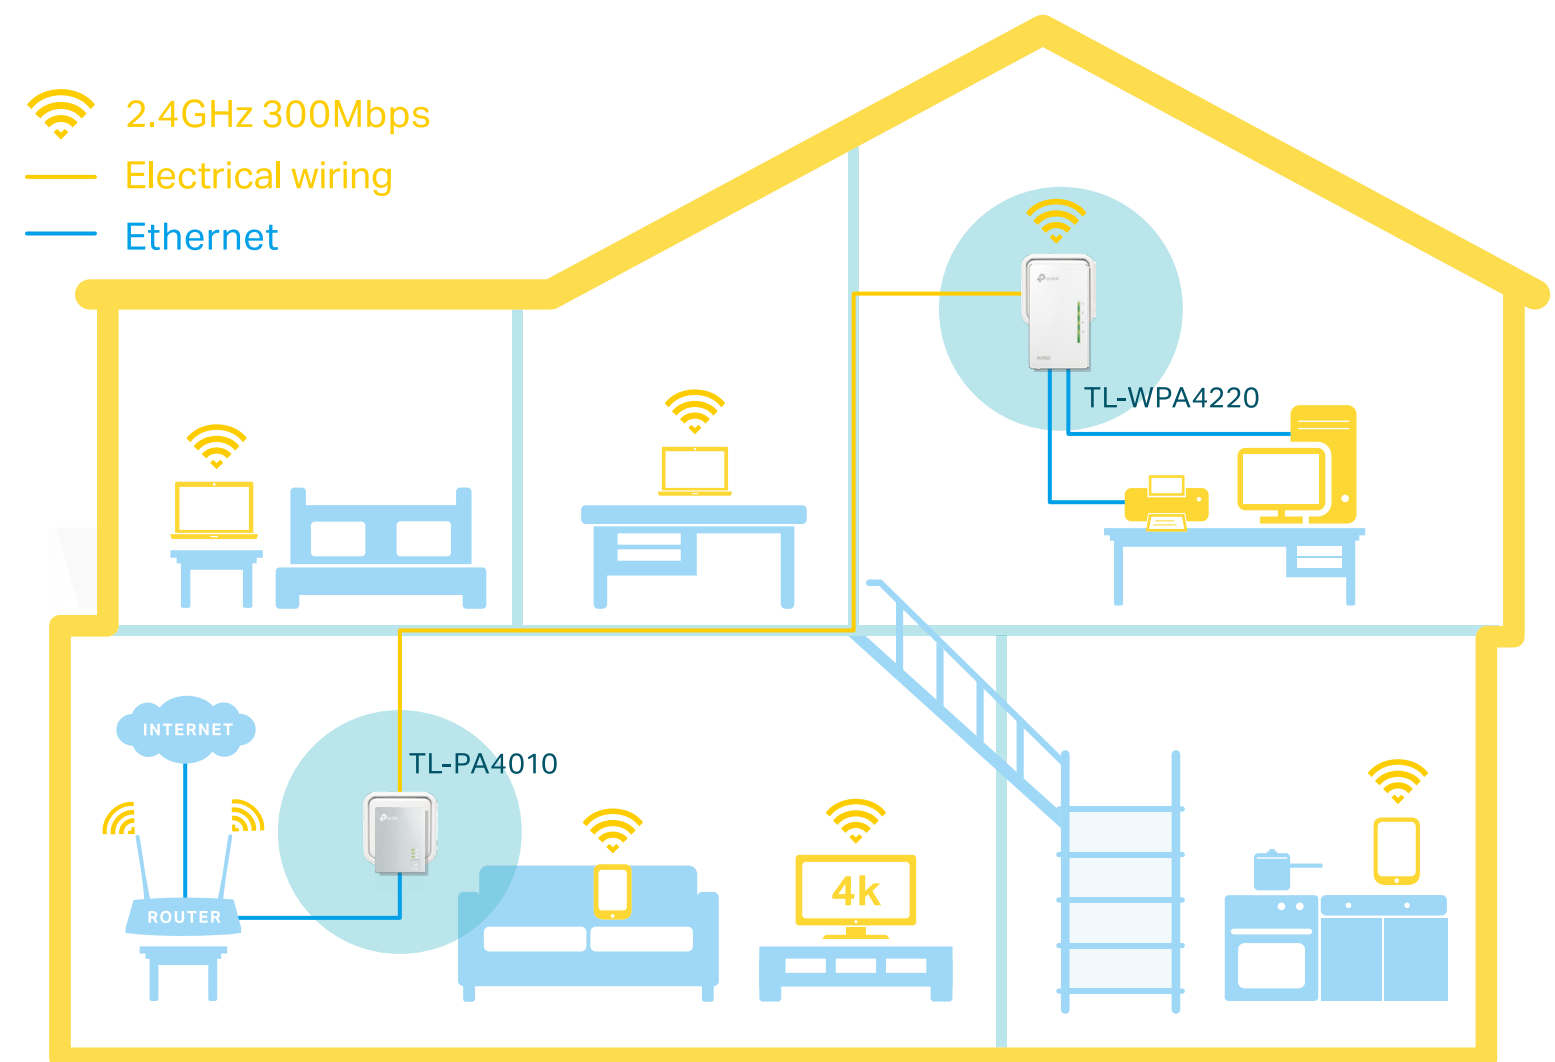

Highlights

600Mbps over Powerline

HomePlug AV standard providing up to 600Mbps high speed data transmission over a home's existing electrical wiring, ideal for lag-free HD or 3D video streaming and online gaming.

300Mbps Wi-Fi

Extend 300Mbps wireless connections to previously hard-to-reach areas of your home and office.

Features

Speed

- Wireless N Standard – Wi-Fi speed of up to 300Mbps
- HomePlug AV – Provides up to 600Mbps high-speed data transmission over a home's existing electrical wiring
- Multiple Ethernet Ports – Create faster connections with PCs, consoles, STB and more
- Speed Optimization – Supports IGMP managed multicast IP transmission, optimizing IPTV streaming

Range

- 300 meters Range – Up to 300 meters/1000 feet range over existing electrical wiring

Ease of Use

- Wi-Fi Clone – Allows powerline extenders to copy the network name (SSID) and password from your router with one simple touch
- Wi-Fi Move – Automatically adopts Wi-Fi settings from your existing powerline network
- TP-Link tpPLC – Allows you to easily manage your network using the intuitive tpPLC App or the tpPLC Utility
- Plug, Pair, and Play – Set up your powerline network in minutes

Specifications

Hardware

- Transmission Speeds:
 - Powerline: up to 600 Mbps
 - Ethernet: 10/100 Mbps
- Standards and Protocols:
 - HomePlug AV, IEEE 1901, IEEE 802.3, IEEE 802.3u, IEEE 802.11b/g/n
- Interface:
 - TL-WPA4220: 2 Ethernet Ports
 - TL-PA4010: 1 Ethernet Port
- Plug Type: EU
- Button: Pair, Reset, Wi-Fi Clone
- LED Indicator: Power, Powerline, Ethernet, Wi-Fi
- Dimensions (W x D x H):
 - TL-WPA4220: 3.7 × 2.1 × 1.6 in. (94 × 54 × 40 mm)
 - TL-PA4010: 2.6 × 2.0 × 1.1 in. (65 × 52 × 28.5 mm)
- IGMP: IGMP v1/v2/v3
- Power Consumption:
 - TL-WPA4220: Maximum: 5.6W, Typical: 5.2W
 - TL-PA4010: Maximum: 2.6W, Typical: 2.3W
- Range: Up to 300 meters/1000 feet over existing electrical wiring
- Compatibility:
 - Compatible with all HomePlug AV & AV2 standard powerline adapters