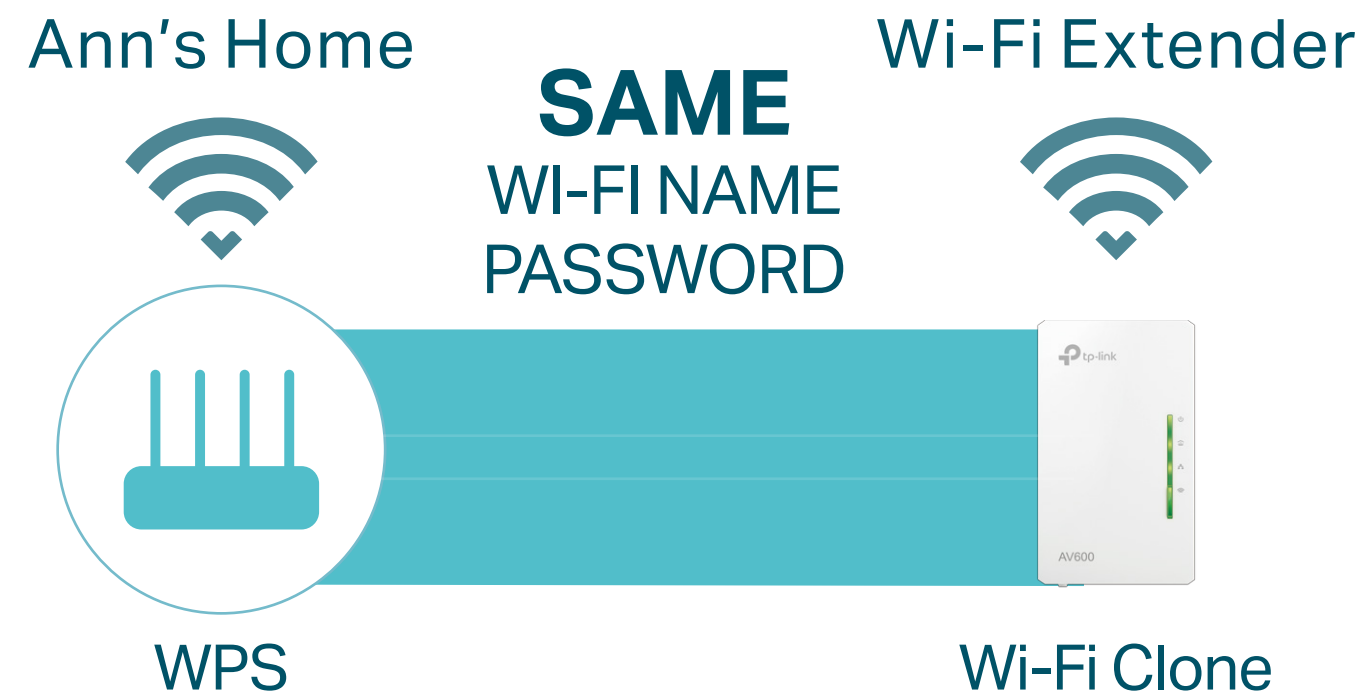

AV600 Powerline Wi-Fi Kit

Instant Wi-Fi & Wired
Network Everywhere

TL-WPA4220 KIT

HomePlug
AV 600Mbps

300Mbps
Wi-Fi

Wi-Fi
Auto-Sync

Highlights

Simple Setup with Wi-Fi Clone

Copy your wireless network name (SSID) and password from your router instantly by pressing the Wi-Fi Clone button.

Settings in Sync with Wi-Fi Move

Any changes made to network settings will be automatically applied across the entire network.

Highlights

600Mbps over Powerline

HomePlug AV standard providing up to 600Mbps high speed data transmission over a home's existing electrical wiring, ideal for lag-free HD or 3D video streaming and online gaming.

300Mbps Wi-Fi

Extend 300Mbps wireless connections to previously hard-to-reach areas of your home and office.

Features

Speed

- Wireless N Standard – Wi-Fi speed of up to 300Mbps
- HomePlug AV – Provides up to 600Mbps high-speed data transmission over a home's existing electrical wiring
- Multiple Ethernet Ports – Create faster connections with PCs, consoles, STB and more
- Speed Optimization – Supports IGMP managed multicast IP transmission, optimizing IPTV streaming