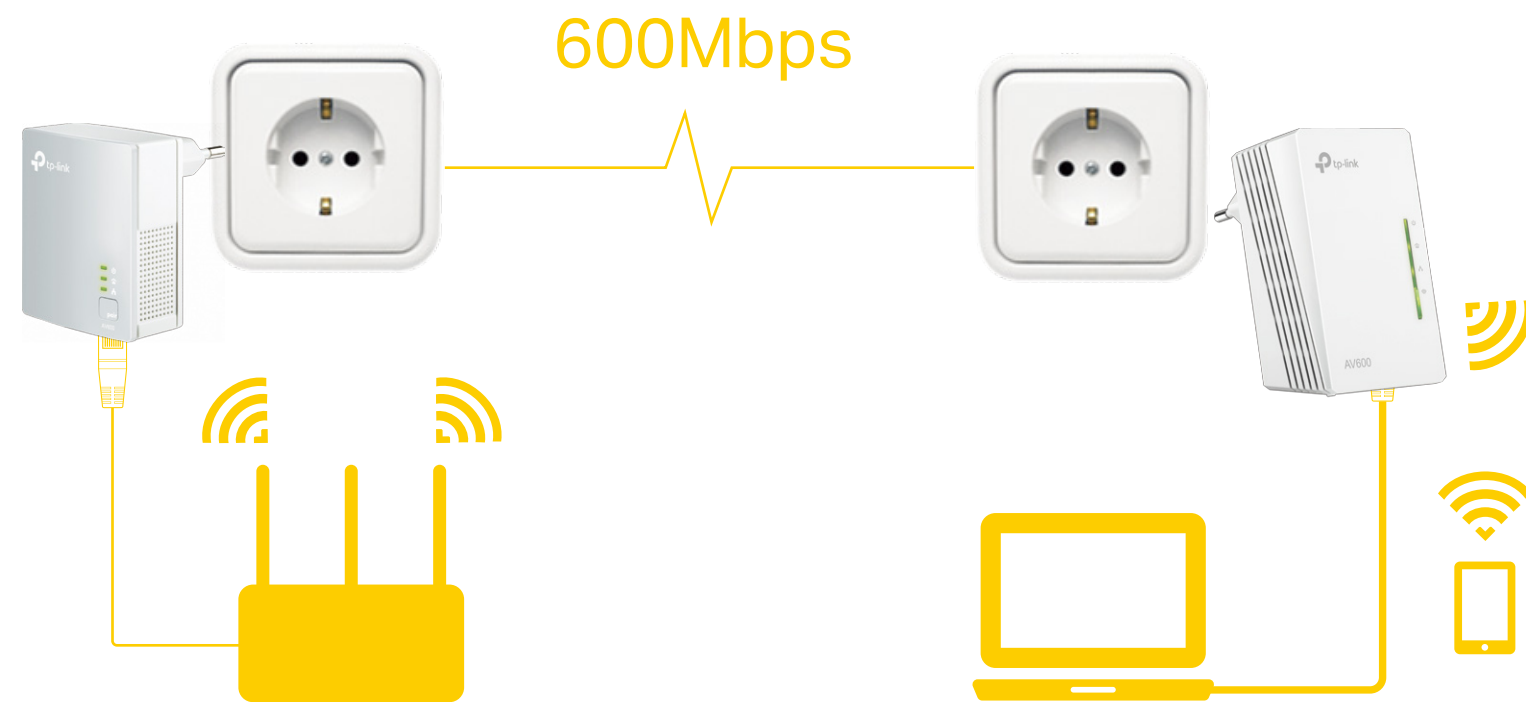

Copy your wireless network name (SSID) and password from your router instantly by pressing the Wi-Fi Clone button.

Settings in Sync with Wi-Fi Move

Any changes made to network settings will be automatically applied across the entire network.

Highlights

600Mbps over Powerline

HomePlug AV standard providing up to 600Mbps high speed data transmission over a home's existing electrical wiring, ideal for lag-free HD or 3D video streaming and online gaming.

300Mbps Wi-Fi

Extend 300Mbps wireless connections to previously hard-to-reach areas of your home and office.

Features

Speed

- Wireless N Standard – Wi-Fi speed of up to 300Mbps
- HomePlug AV – Provides up to 600Mbps high-speed data transmission over a home's existing electrical wiring
- Multiple Ethernet Ports – Create faster connections with PCs, consoles, STB and more
- Speed Optimization – Supports IGMP managed multicast IP transmission, optimizing IPTV streaming

Range

- 300 meters Range – Up to 300 meters/1000 feet range over existing electrical wiring

Ease of Use

- Wi-Fi Clone – Allows powerline extenders to copy the network name (SSID) and password from your router with one simple touch
- Wi-Fi Move – Automatically adopts Wi-Fi settings from your existing powerline network
- TP-Link tpPLC – Allows you to easily manage your network using the intuitive tpPLC App or the tpPLC Utility
- Plug, Pair, and Play – Set up your powerline network in minutes