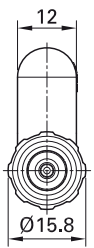

## Adapter X.../4

Two-pole touch-protected adapters with Ø 4 mm connectors linked to the BNC system. Versions with BNC male or female

connector and rigid Ø 4 mm sockets or Ø 4 mm MULTILAM plugs with rigid insulating sleeve. The contact pins and sockets of

the inner conductor of the BNC plug connector are in gold-plated brass.

**XM-BB/4**

**XM-SS/4**

**XF-BB/4**

**XF-SS/4**

Order No.	Type	Rated voltage	BNC connectors	Ø 4 mm connectors		Color
67.9536-21	XM-BB/4	1000 V, CAT II 600 V, CAT III	BNC male connector	Ø 4 mm sockets	Au Ni CE UL	21
67.9535-21	XM-SS/4	1000 V, CAT II 600 V, CAT III	BNC male connector	Ø 4 mm plugs	Au Ni CE UL	21
67.9538-21	XF-BB/4	1000 V, CAT II 600 V, CAT III	BNC female connector	Ø 4 mm sockets	Au Ni CE UL	21
67.9537-21	XF-SS/4	1000 V, CAT II 600 V, CAT III	BNC female connector	Ø 4 mm plugs	Au Ni CE UL	21