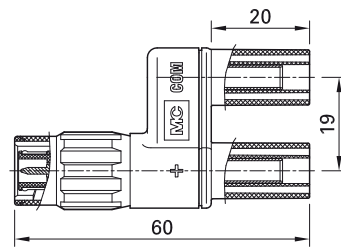

## Adapter X.../4

Two-pole touch-protected adapters with Ø 4 mm connectors linked to the BNC system. Versions with BNC male or female

connector and rigid Ø 4 mm sockets or Ø 4 mm MULTILAM plugs with rigid insulating sleeve. The contact pins and sockets of

the inner conductor of the BNC plug connector are in gold-plated brass.

**XM-BB/4**

**XM-SS/4**

**XF-BB/4**

**XF-SS/4**

Order No.	Type	Rated voltage	BNC connectors	Ø 4 mm connectors		Color
67.9536-21	XM-BB/4	1000 V, CAT II 600 V, CAT III	BNC male connector	Ø 4 mm sockets	Au Ni CE UL	21
67.9535-21	XM-SS/4	1000 V, CAT II 600 V, CAT III	BNC male connector	Ø 4 mm plugs	Au Ni CE UL	21
67.9538-21	XF-BB/4	1000 V, CAT II 600 V, CAT III	BNC female connector	Ø 4 mm sockets	Au Ni CE UL	21
67.9537-21	XF-SS/4	1000 V, CAT II 600 V, CAT III	BNC female connector	Ø 4 mm plugs	Au Ni CE UL	21