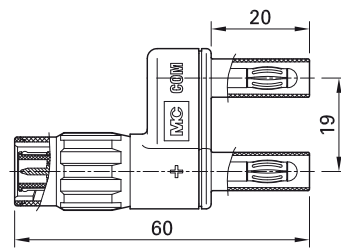

## Adapter X.../4

Two-pole touch-protected adapters with Ø 4 mm connectors linked to the BNC system. Versions with BNC male or female

connector and rigid Ø 4 mm sockets or Ø 4 mm MULTILAM plugs with rigid insulating sleeve. The contact pins and sockets of

the inner conductor of the BNC plug connector are in gold-plated brass.

**XM-BB/4**

**XM-SS/4**

**XF-BB/4**

**XF-SS/4**

Order No.	Type	Rated voltage	BNC connectors	Ø 4 mm connectors		Color
67.9536-21	XM-BB/4	1000 V, CAT II 600 V, CAT III	BNC male connector	Ø 4 mm sockets	Au Ni CE UL	21
67.9535-21	XM-SS/4	1000 V, CAT II 600 V, CAT III	BNC male connector	Ø 4 mm plugs	Au Ni CE UL	21
67.9538-21	XF-BB/4	1000 V, CAT II 600 V, CAT III	BNC female connector	Ø 4 mm sockets	Au Ni CE UL	21
67.9537-21	XF-SS/4	1000 V, CAT II 600 V, CAT III	BNC female connector	Ø 4 mm plugs	Au Ni CE UL	21