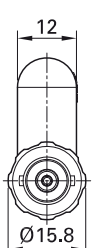

## Adapter X.../4

Two-pole touch-protected adapters with Ø 4 mm connectors linked to the BNC system. Versions with BNC male or female

connector and rigid Ø 4 mm sockets or Ø 4 mm MULTILAM plugs with rigid insulating sleeve. The contact pins and sockets of

the inner conductor of the BNC plug connector are in gold-plated brass.

**XM-BB/4**

**XM-SS/4**

**XF-BB/4**

**XF-SS/4**

Order No.	Type	Rated voltage	BNC connectors	Ø 4 mm connectors		Color
67.9536-21	XM-BB/4	1000 V, CAT II 600 V, CAT III	BNC male connector	Ø 4 mm sockets	Au Ni CE UL	21
67.9535-21	XM-SS/4	1000 V, CAT II 600 V, CAT III	BNC male connector	Ø 4 mm plugs	Au Ni CE UL	21
67.9538-21	XF-BB/4	1000 V, CAT II 600 V, CAT III	BNC female connector	Ø 4 mm sockets	Au Ni CE UL	21
67.9537-21	XF-SS/4	1000 V, CAT II 600 V, CAT III	BNC female connector	Ø 4 mm plugs	Au Ni CE UL	21