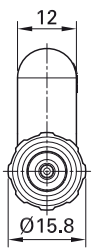

## Adapter X.../4

Two-pole touch-protected adapters with Ø 4 mm connectors linked to the BNC system. Versions with BNC male or female

connector and rigid Ø 4 mm sockets or Ø 4 mm MULTILAM plugs with rigid insulating sleeve. The contact pins and sockets of

the inner conductor of the BNC plug connector are in gold-plated brass.

**XM-BB/4**

**XM-SS/4**

**XF-BB/4**

**XF-SS/4**

Order No.	Type	Rated voltage	BNC connectors	Ø 4 mm connectors		Color
67.9536-21	XM-BB/4	1000 V, CAT II 600 V, CAT III	BNC male connector	Ø 4 mm sockets	Au Ni CE UL	21
67.9535-21	XM-SS/4	1000 V, CAT II 600 V, CAT III	BNC male connector	Ø 4 mm plugs	Au Ni CE UL	21
67.9538-21	XF-BB/4	1000 V, CAT II 600 V, CAT III	BNC female connector	Ø 4 mm sockets	Au Ni CE UL	21
67.9537-21	XF-SS/4	1000 V, CAT II 600 V, CAT III	BNC female connector	Ø 4 mm plugs	Au Ni CE UL	21