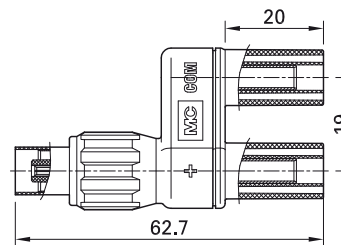

## Adapter X.../4

Two-pole touch-protected adapters with Ø 4 mm connectors linked to the BNC system. Versions with BNC male or female

connector and rigid Ø 4 mm sockets or Ø 4 mm MULTILAM plugs with rigid insulating sleeve. The contact pins and sockets of

the inner conductor of the BNC plug connector are in gold-plated brass.

**XM-BB/4**

**XM-SS/4**

**XF-BB/4**

**XF-SS/4**

Order No.	Type	Rated voltage	BNC connectors	Ø 4 mm connectors		Color
67.9536-21	XM-BB/4	1000 V, CAT II 600 V, CAT III	BNC male connector	Ø 4 mm sockets	Au Ni CE UL	21
67.9535-21	XM-SS/4	1000 V, CAT II 600 V, CAT III	BNC male connector	Ø 4 mm plugs	Au Ni CE UL	21
67.9538-21	XF-BB/4	1000 V, CAT II 600 V, CAT III	BNC female connector	Ø 4 mm sockets	Au Ni CE UL	21
67.9537-21	XF-SS/4	1000 V, CAT II 600 V, CAT III	BNC female connector	Ø 4 mm plugs	Au Ni CE UL	21