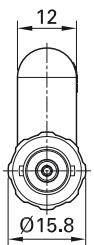

## Adapter X.../4

Two-pole touch-protected adapters with Ø 4 mm connectors linked to the BNC system. Versions with BNC male or female

connector and rigid Ø 4 mm sockets or Ø 4 mm MULTILAM plugs with rigid insulating sleeve. The contact pins and sockets of

the inner conductor of the BNC plug connector are in gold-plated brass.

**XM-BB/4**

**XM-SS/4**

**XF-BB/4**

**XF-SS/4**

Order No.	Type	Rated voltage	BNC connectors	Ø 4 mm connectors		Color
67.9536-21	XM-BB/4	1000 V, CAT II 600 V, CAT III	BNC male connector	Ø 4 mm sockets	Au Ni CE UL	21
67.9535-21	XM-SS/4	1000 V, CAT II 600 V, CAT III	BNC male connector	Ø 4 mm plugs	Au Ni CE UL	21
67.9538-21	XF-BB/4	1000 V, CAT II 600 V, CAT III	BNC female connector	Ø 4 mm sockets	Au Ni CE UL	21
67.9537-21	XF-SS/4	1000 V, CAT II 600 V, CAT III	BNC female connector	Ø 4 mm plugs	Au Ni CE UL	21