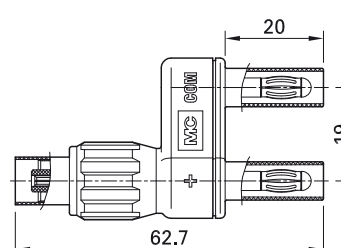

## Adapter X.../4

Two-pole touch-protected adapters with Ø 4 mm connectors linked to the BNC system. Versions with BNC male or female

connector and rigid Ø 4 mm sockets or Ø 4 mm MULTILAM plugs with rigid insulating sleeve. The contact pins and sockets of

the inner conductor of the BNC plug connector are in gold-plated brass.

**XM-BB/4**

**XM-SS/4**

**XF-BB/4**

**XF-SS/4**

Order No.	Type	Rated voltage	BNC connectors	Ø 4 mm connectors		Color
67.9536-21	XM-BB/4	1000 V, CAT II 600 V, CAT III	BNC male connector	Ø 4 mm sockets	Au Ni CE UL	21
67.9535-21	XM-SS/4	1000 V, CAT II 600 V, CAT III	BNC male connector	Ø 4 mm plugs	Au Ni CE UL	21
67.9538-21	XF-BB/4	1000 V, CAT II 600 V, CAT III	BNC female connector	Ø 4 mm sockets	Au Ni CE UL	21
67.9537-21	XF-SS/4	1000 V, CAT II 600 V, CAT III	BNC female connector	Ø 4 mm plugs	Au Ni CE UL	21