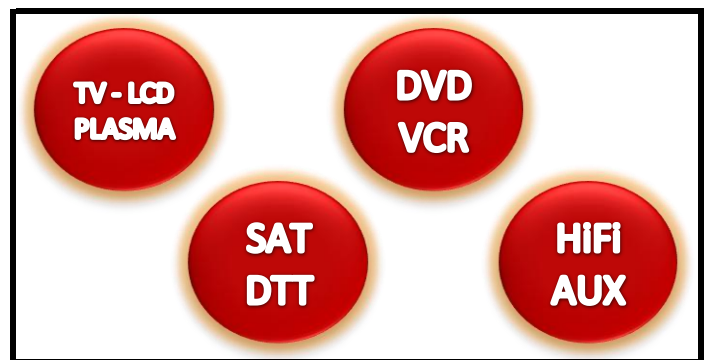

MADEFORYOU 2:1 ELEGANT

PC PROGRAMMABLE REMOTE CONTROL MADEFORYOU 2:1 ELEGANT		cod.1770
Controllable devices	2	
Kind of devices	TV-LCD-PLASMA-DVD -VCR SAT-DTT-HIFI-PC-PS2-XBOX	
Light indicator	Active shift	
Programming	through PC	
THE CODES ARE INTERNET UPDATABLE		
Controls:	Menu, tele-text, color, brightness, contrast settings and channel tuning	
FULL CONTROL OVER THE ORIGINAL FUNCTIONS		
Keeps settings without batteries		
Works with all brands		
Documentation	Booklet/web	
Support	Phone/web	
Batteries	2X1,5V AAA/LR03	
Ean	8028626017709	