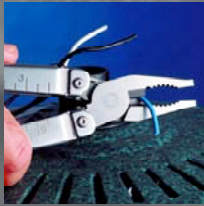

Large heavy duty pliers head